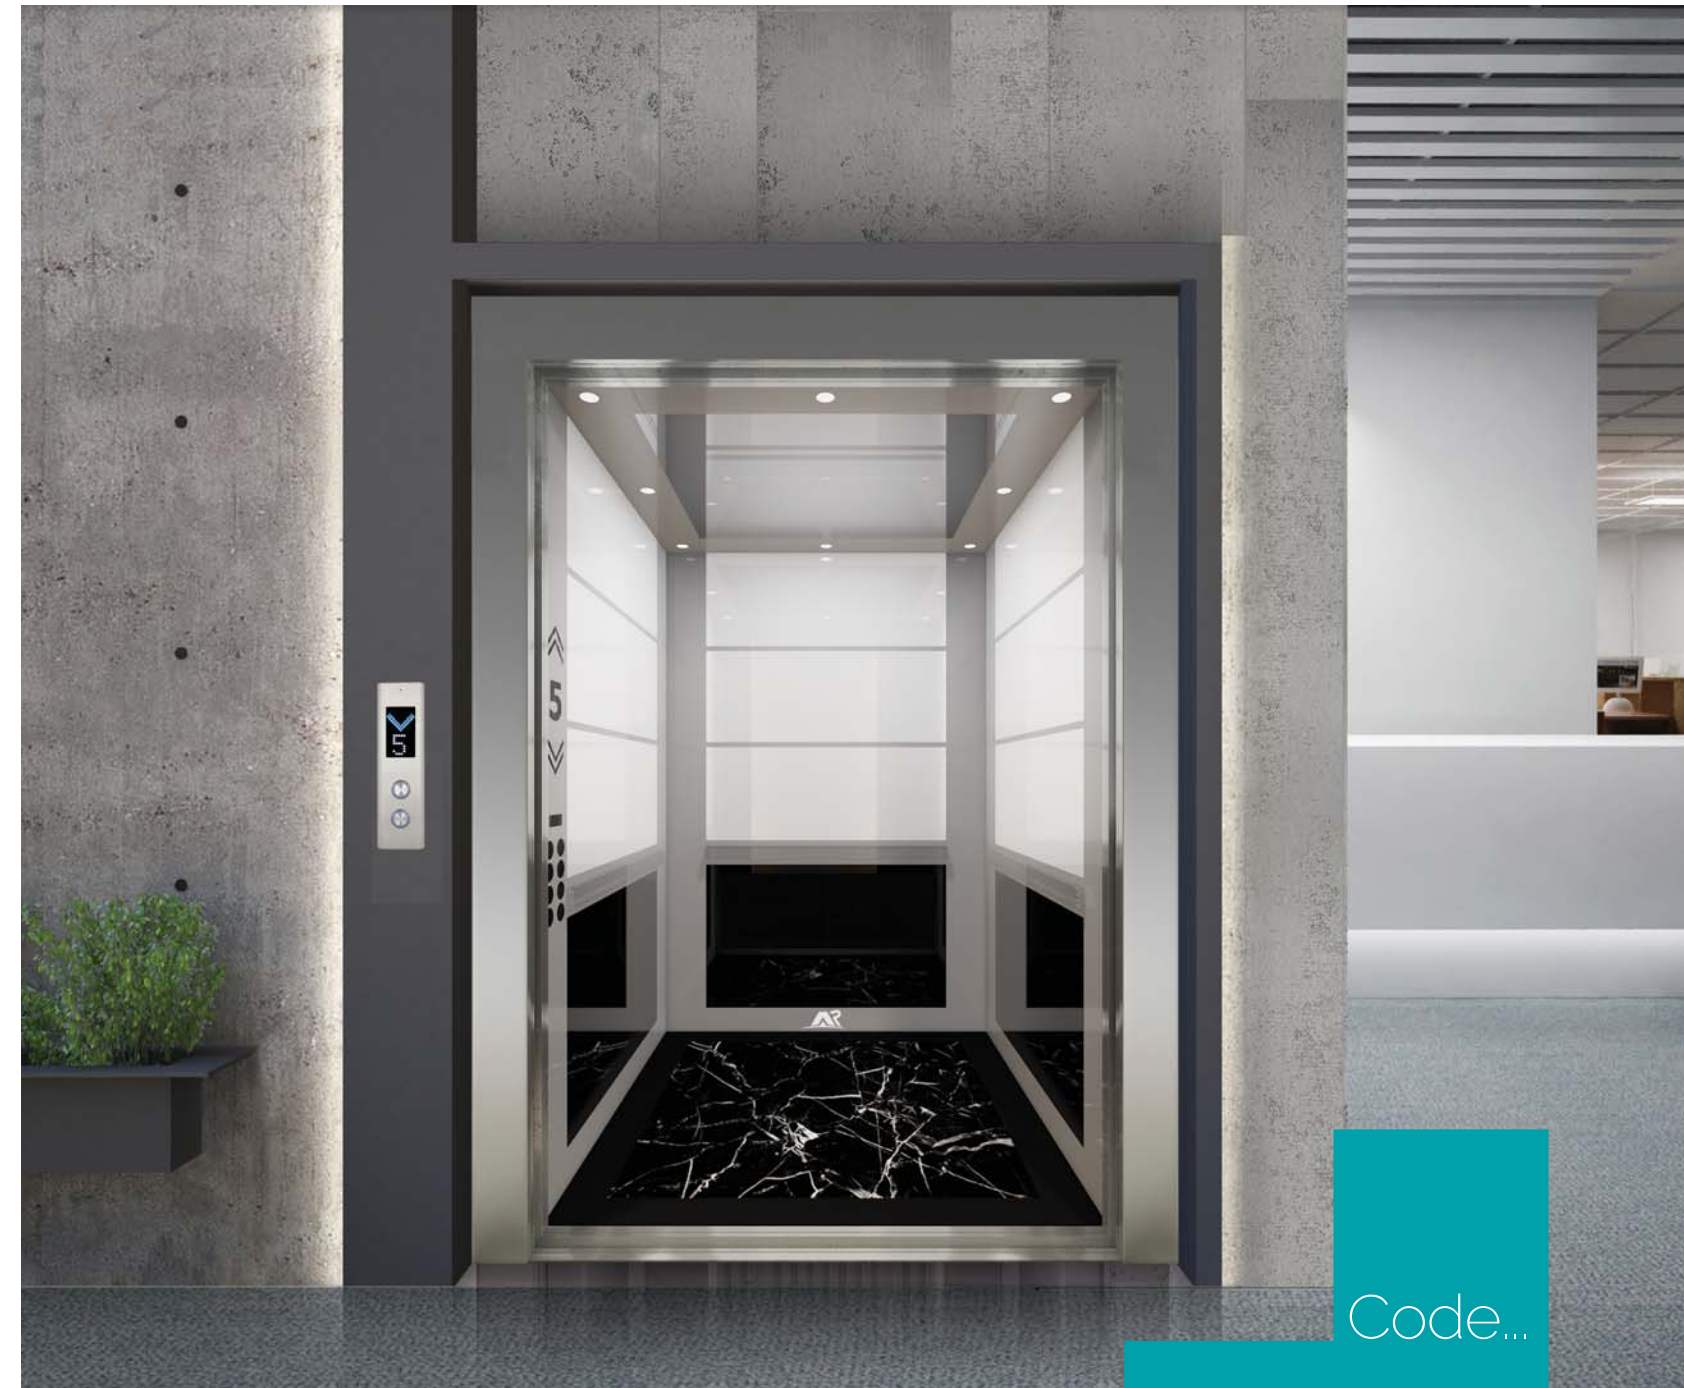

ARSH PEYMA S o u d - E I r a n i a n