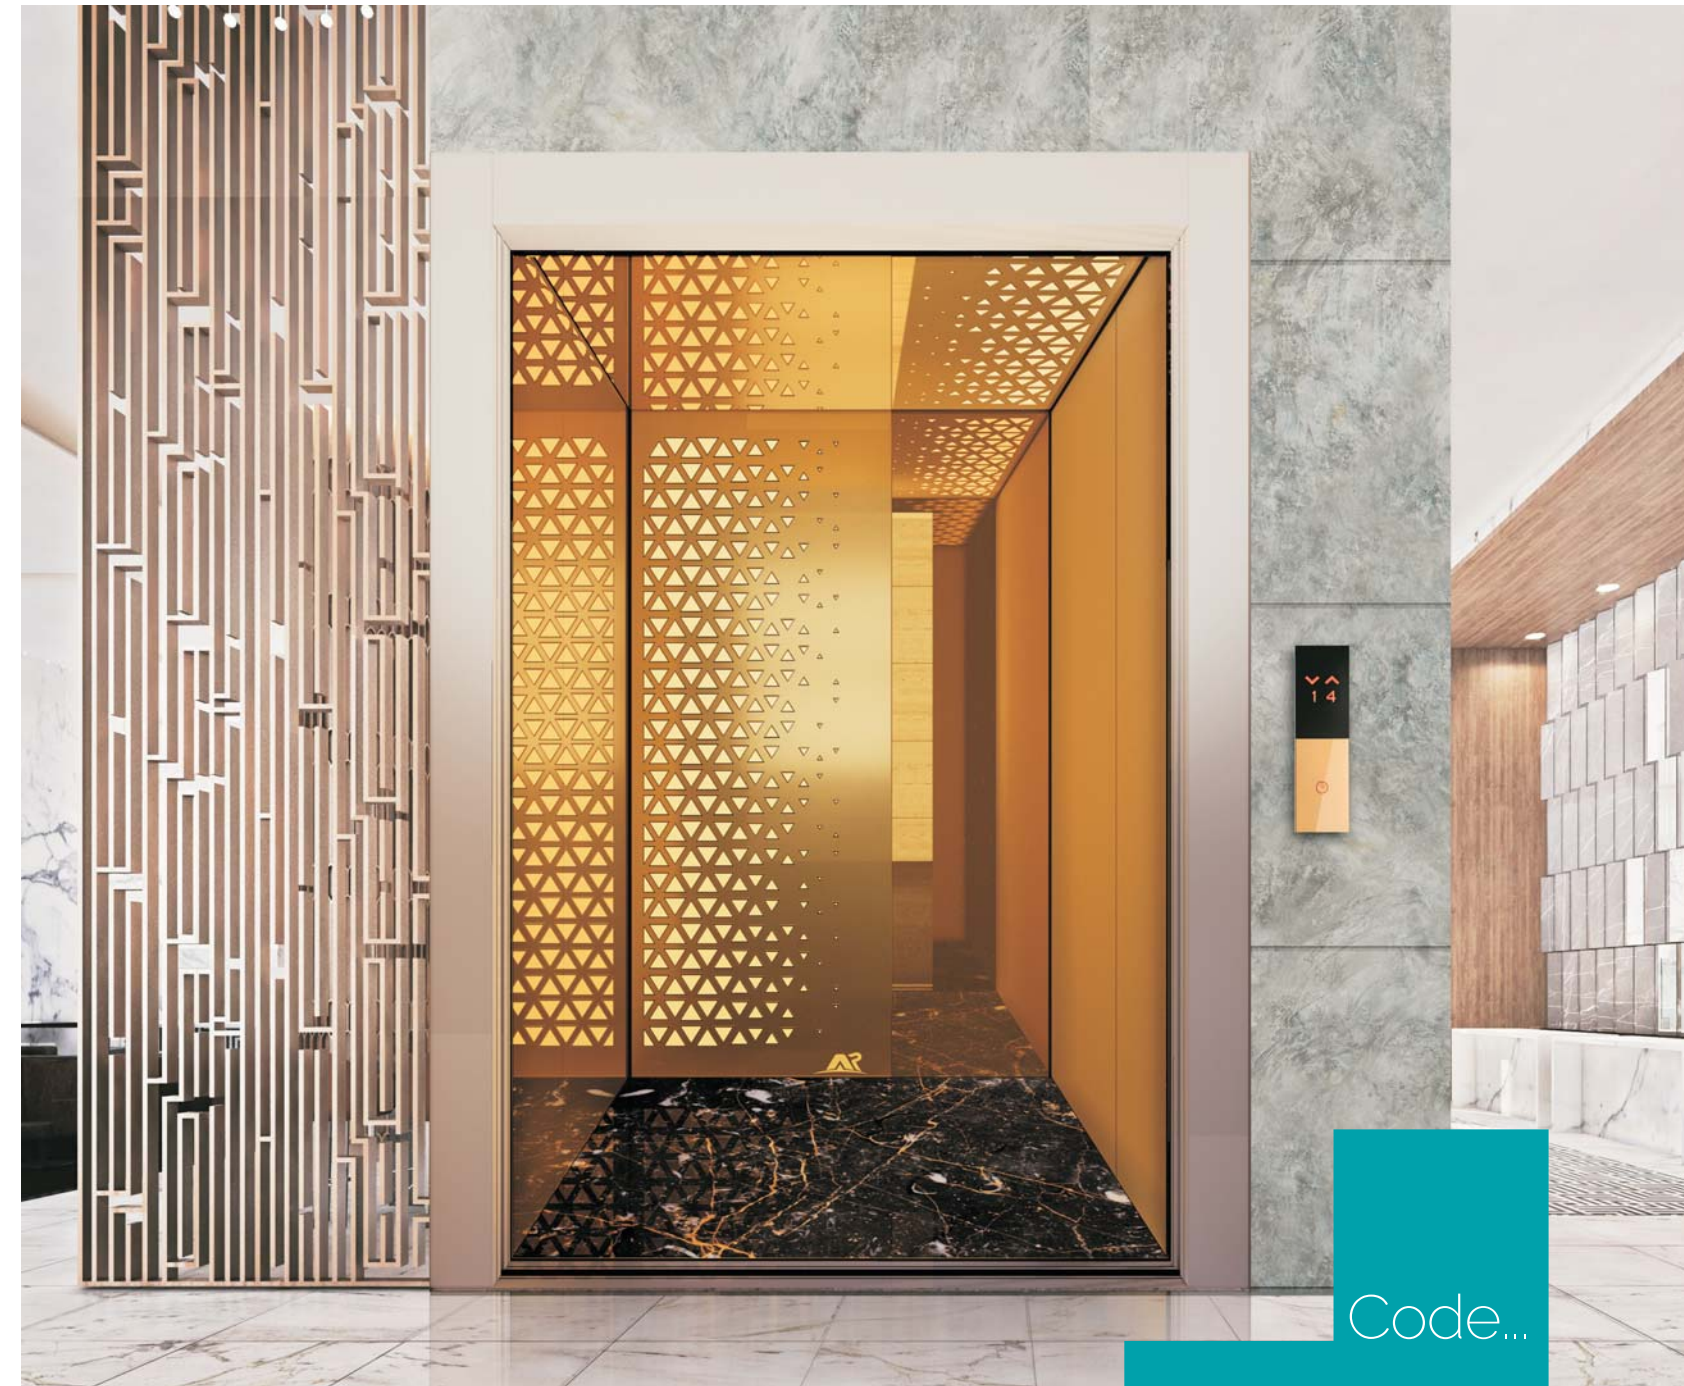

Code...

AP-106

Design that blends user preferences with cutting-edge sensitivity

- Copper
- Silver
- Golden
- Smoked

ELEVATOR CABIN DESIGN

ARSH PEYMA Company is the most well equipped elevator cabins in Iran with the capability of producing cabins in various colors and tones with different materials, a part of them described below.