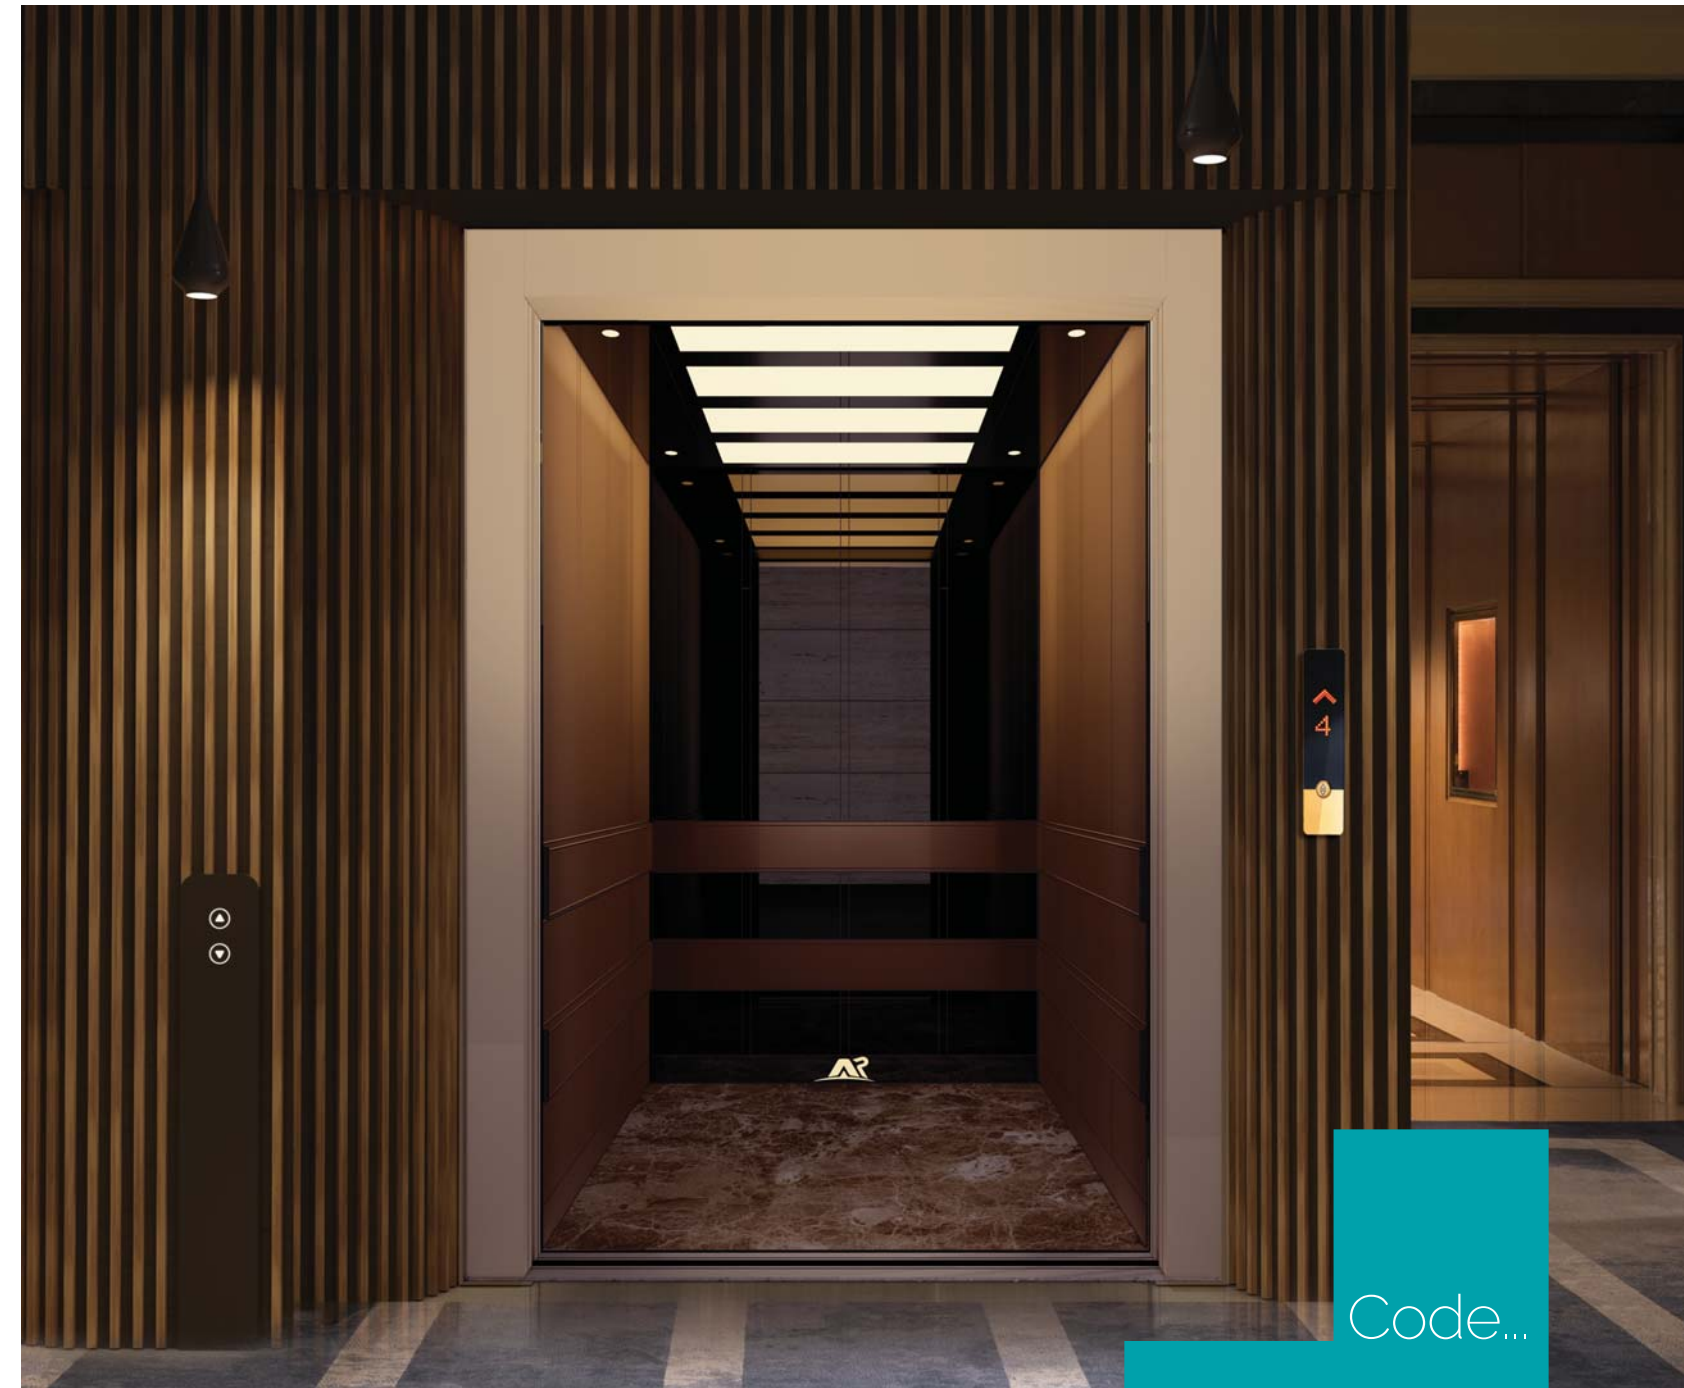

Code...

AP-124

Design that blends user preferences with cutting-edge sensitivity

ELEVATOR CABIN DESIGN

ARSH PEYMA Company is the most well equipped elevator cabins in Iran with the capability of producing cabins in various colors and tones with different materials, a part of them described below.