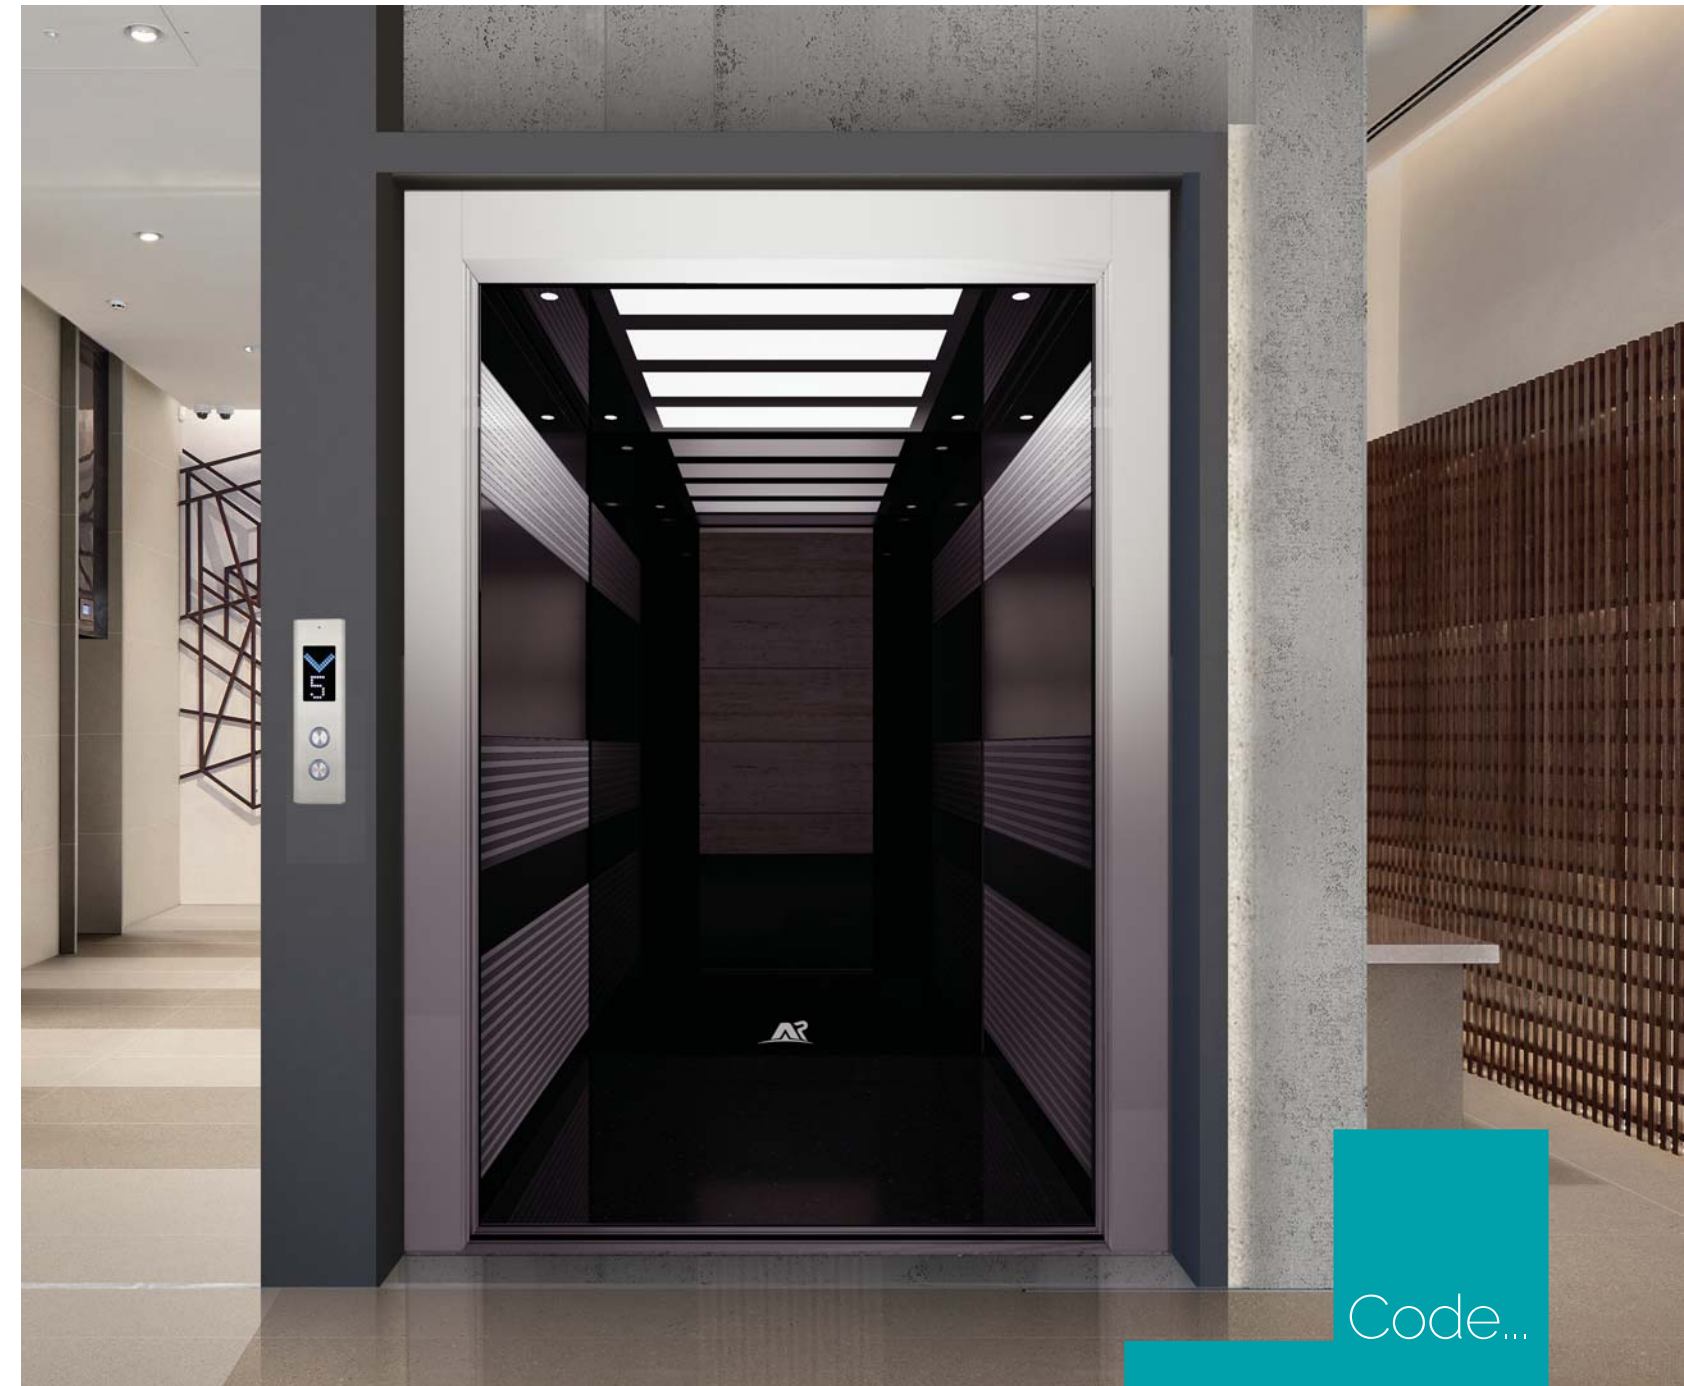

Design that blends user preferences with cutting-edge sensitivity

Code...

AP-108

ELEVATOR CABIN DESIGN

ARSH PEYMA Company is the most well equipped elevator cabins in Iran with the capability of producing cabins in various colors and tones with different materials, a part of them described below.