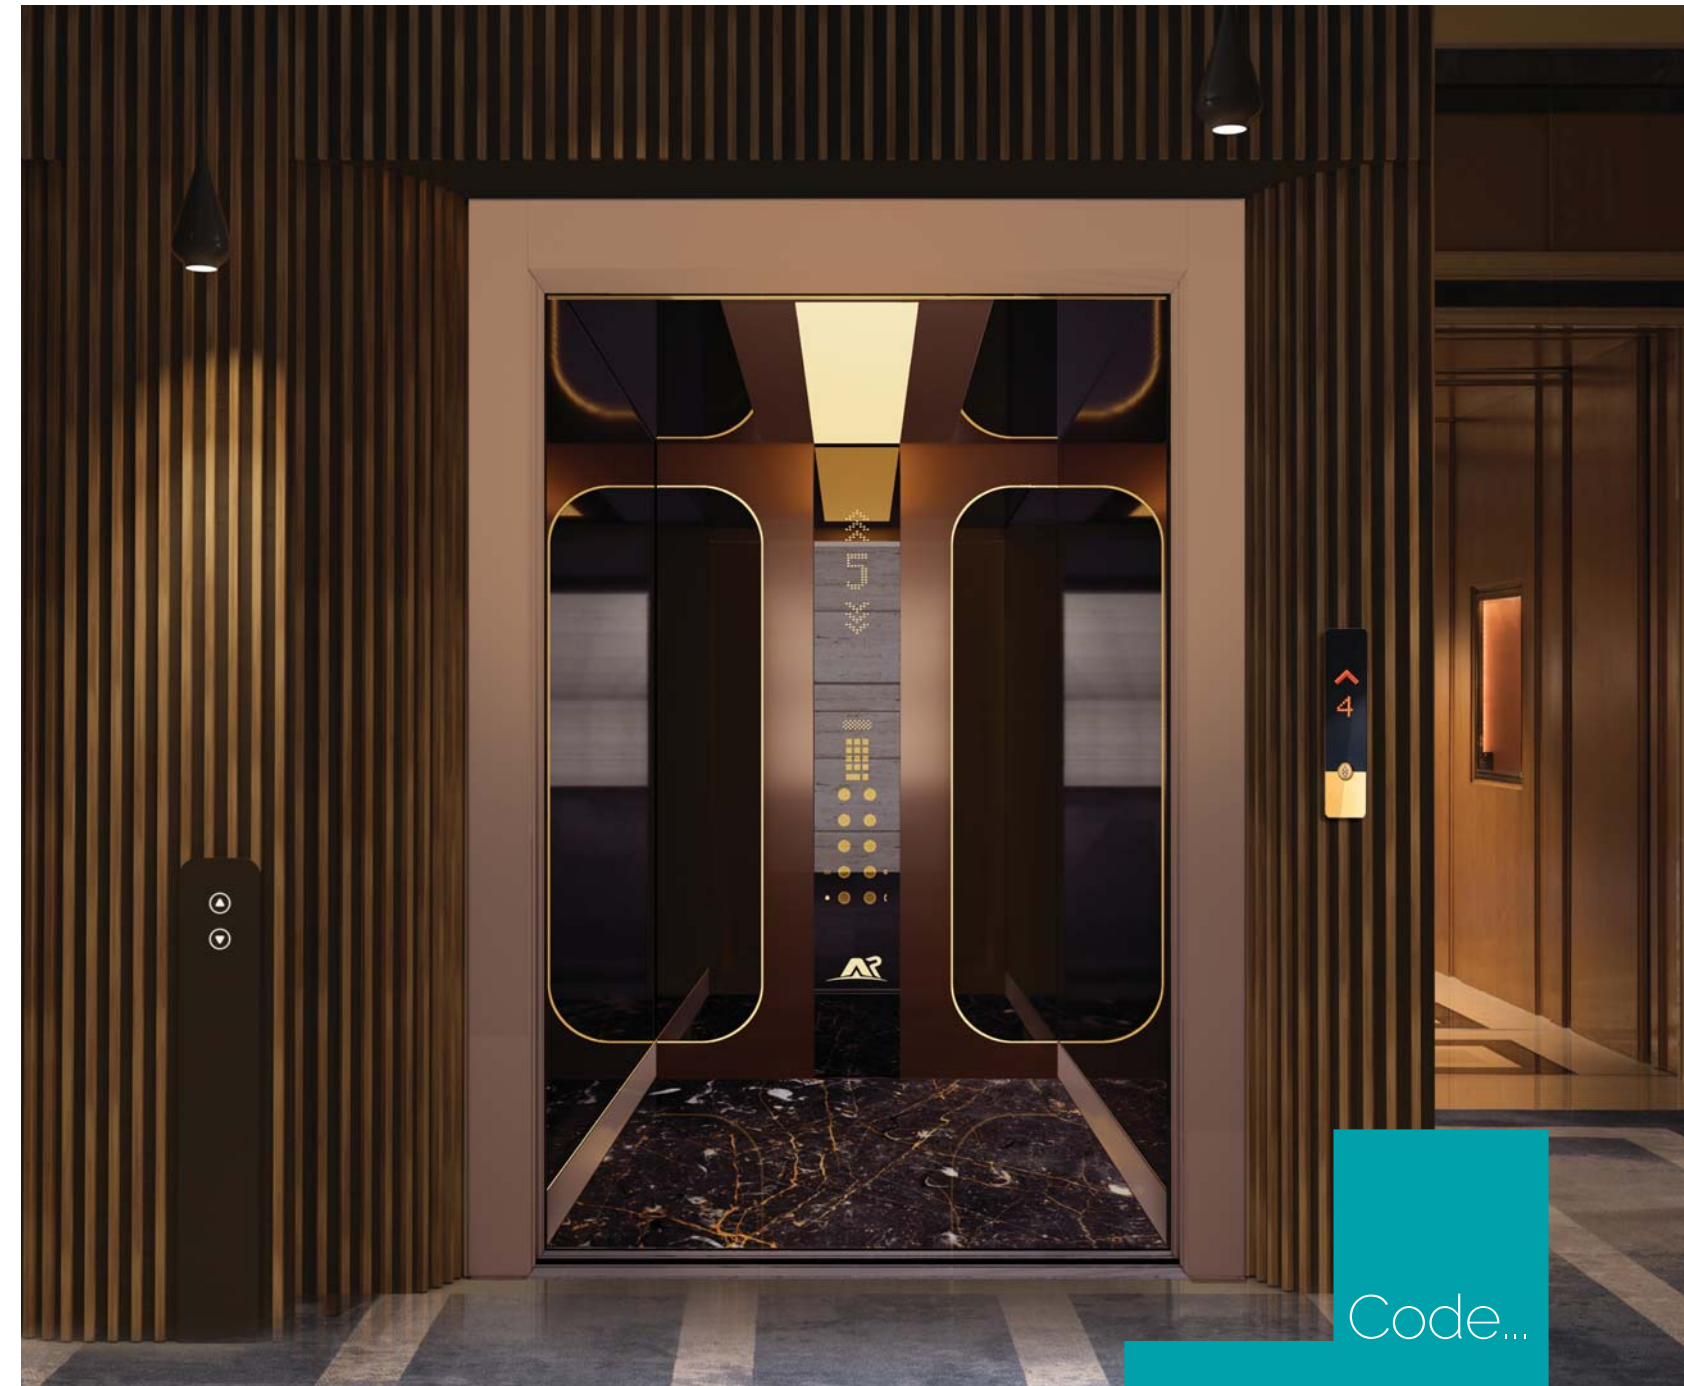

Code...

AP-128

Design that blends user preferences with cutting-edge sensitivity

ELEVATOR CABIN DESIGN

ARSH PEYMA Company is the most well equipped elevator cabins in Iran with the capability of producing cabins in various colors and tones with different materials, a part of them described below.