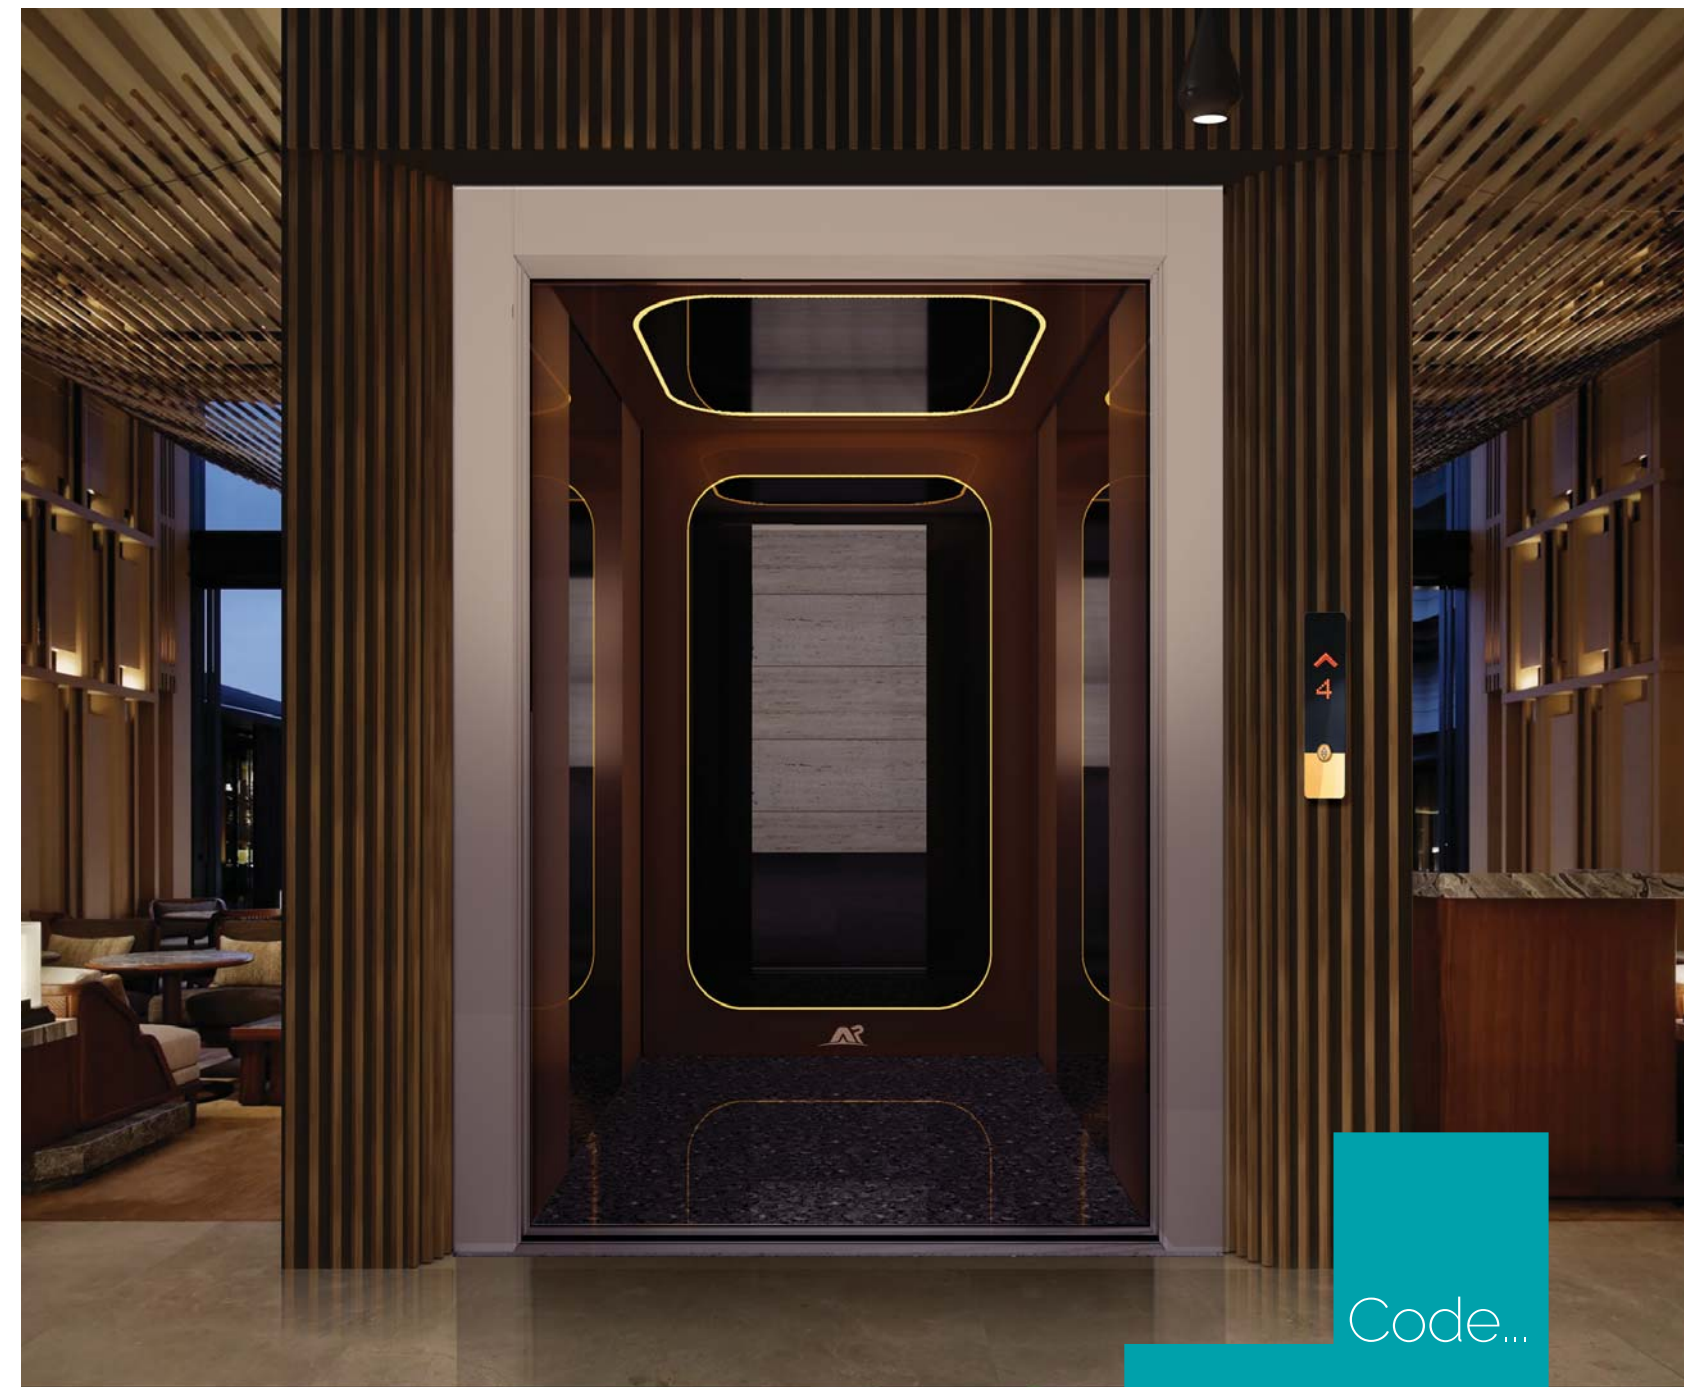

ARSH PEYMA S o u d - E I r a n i a n

Design that blends user preferences with cutting-edge sensitivity

Code...

AP-117

ELEVATOR CABIN DESIGN

ARSH PEYMA Company is the most well equipped elevator cabins in Iran with the capability of producing cabins in various colors and tones with different materials, a part of them described below.