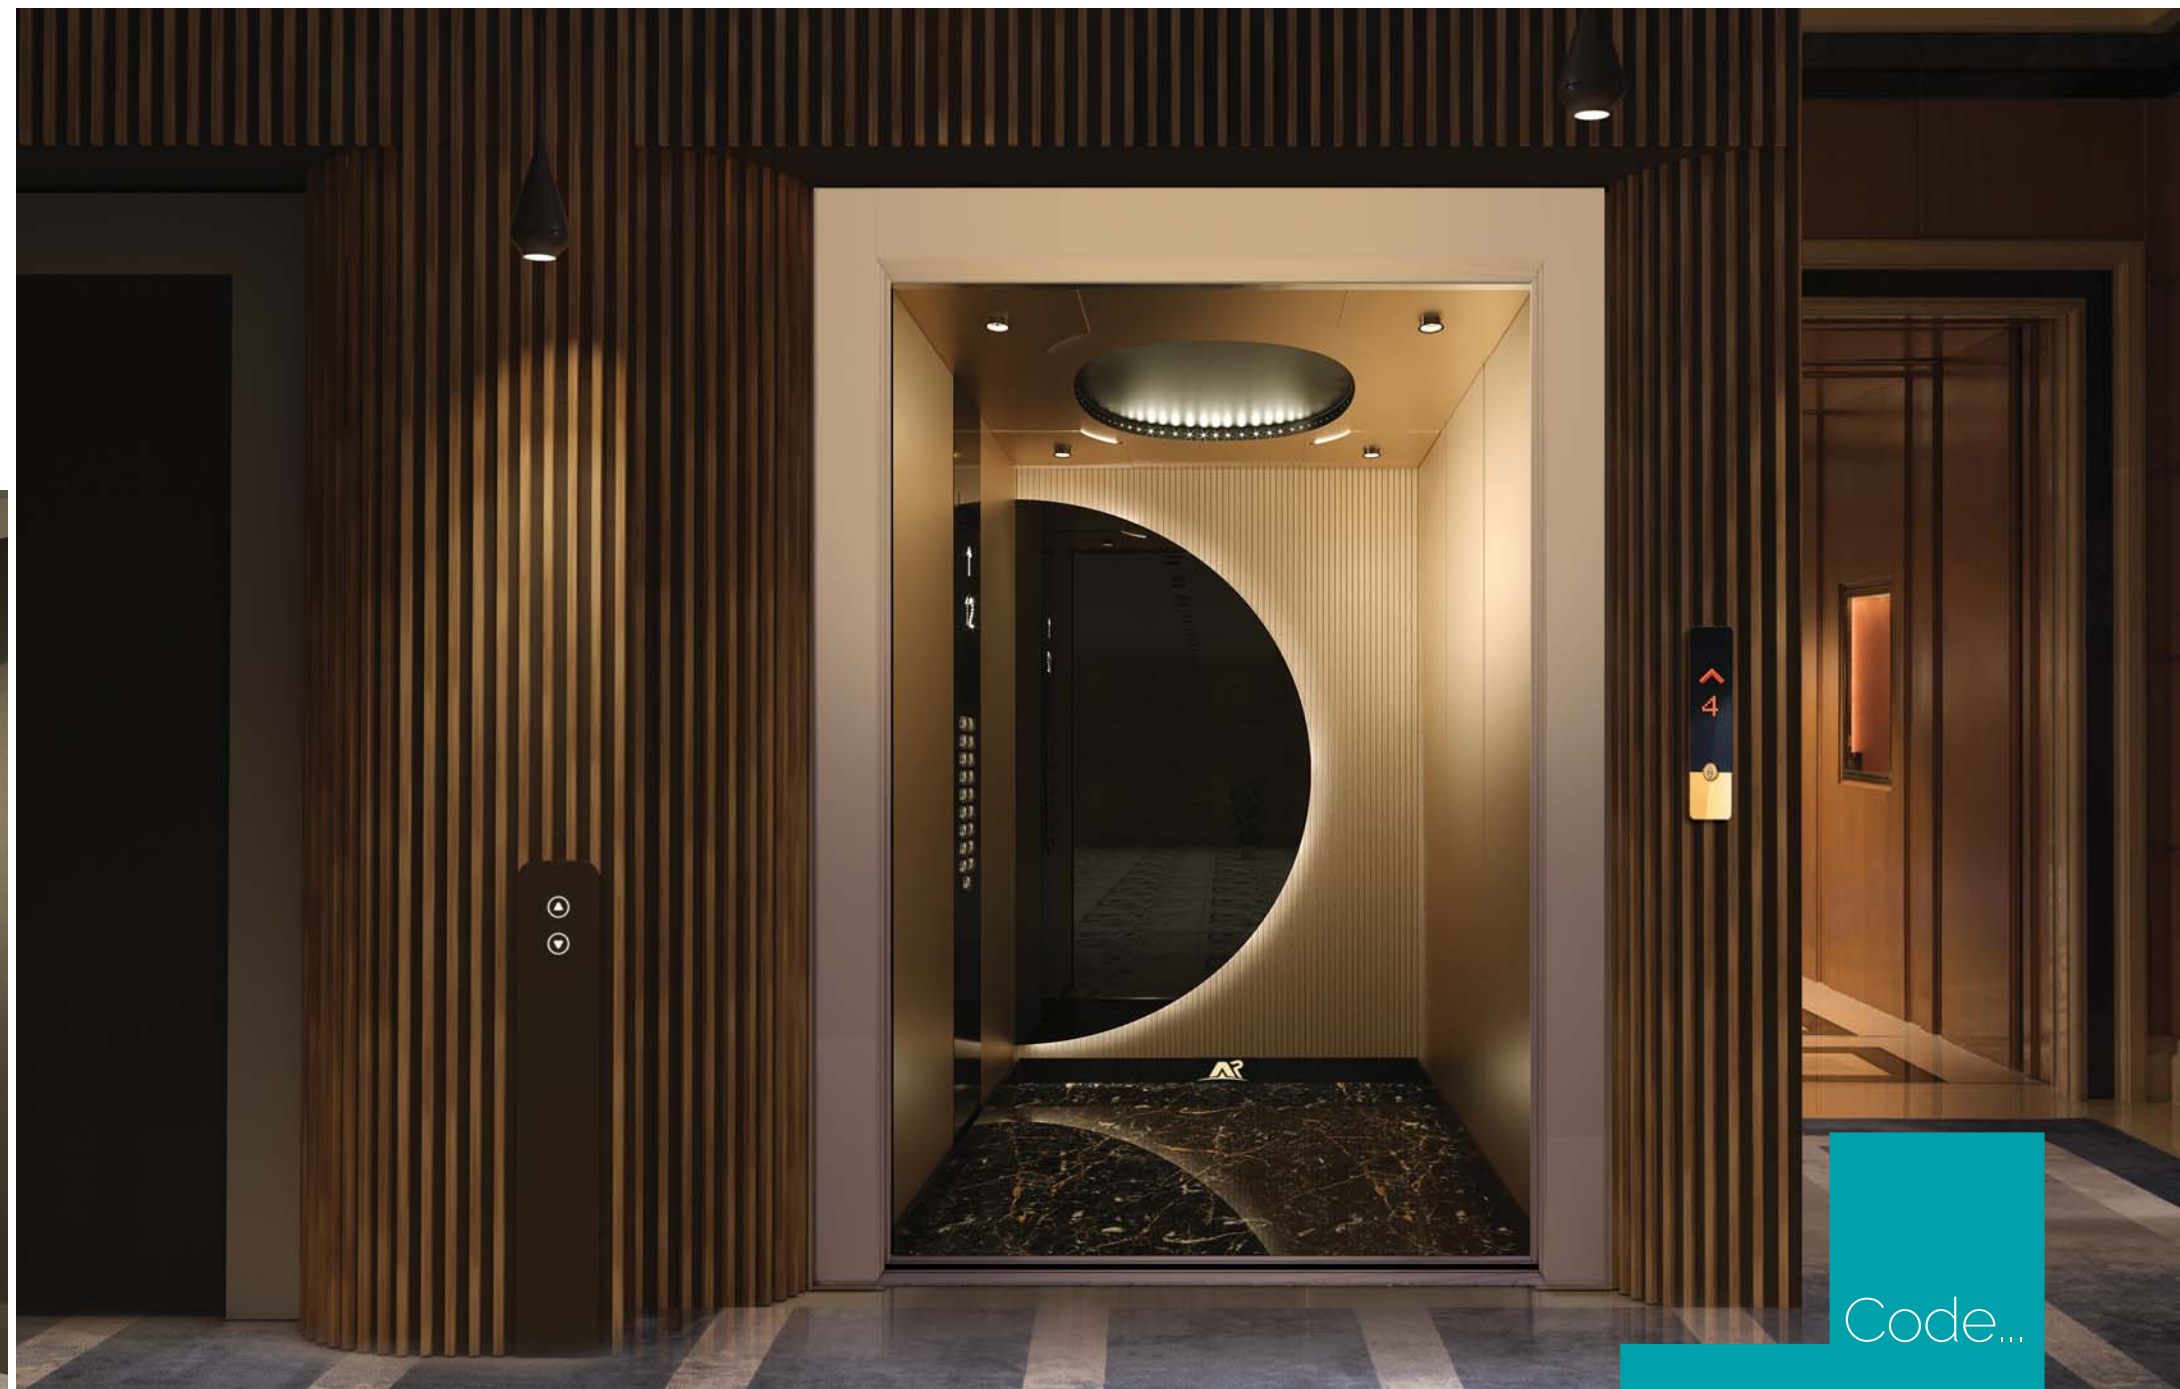

Design that blends user preferences with cutting-edge sensitivity

Code...

AP-107

- Copper
- Silver
- Golden
- Smoked

ELEVATOR CABIN DESIGN

ARSH PEYMA Company is the most well equipped elevator cabins in Iran with the capability of producing cabins in various colors and tones with different materials, a part of them described below.