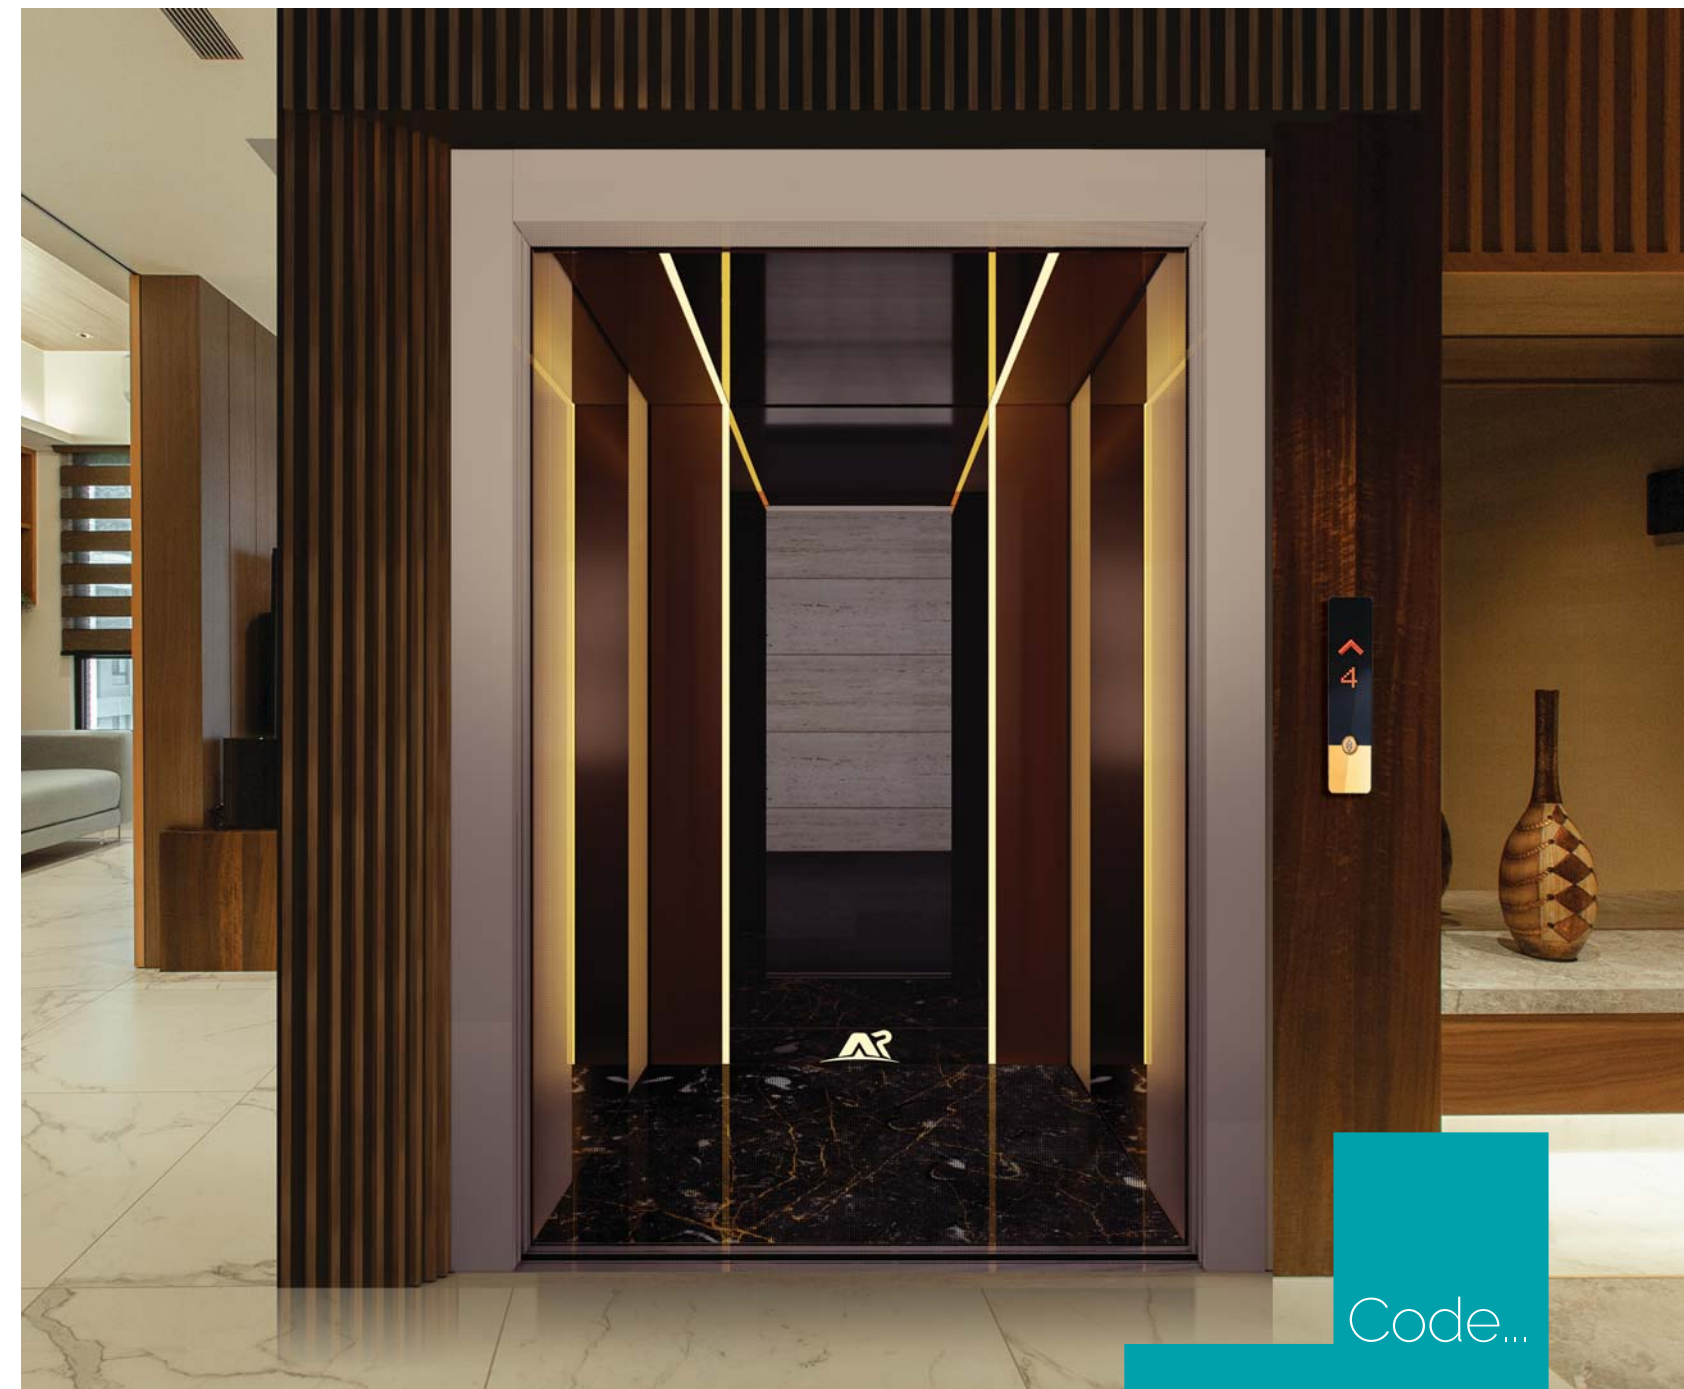

Code...

AP-109

Design that blends user preferences with cutting-edge sensitivity

- Copper
- Silver
- Golden
- Smoked

ELEVATOR CABIN DESIGN

ARSH PEYMA Company is the most well equipped elevator cabins in Iran with the capability of producing cabins in various colors and tones with different materials, a part of them described below.