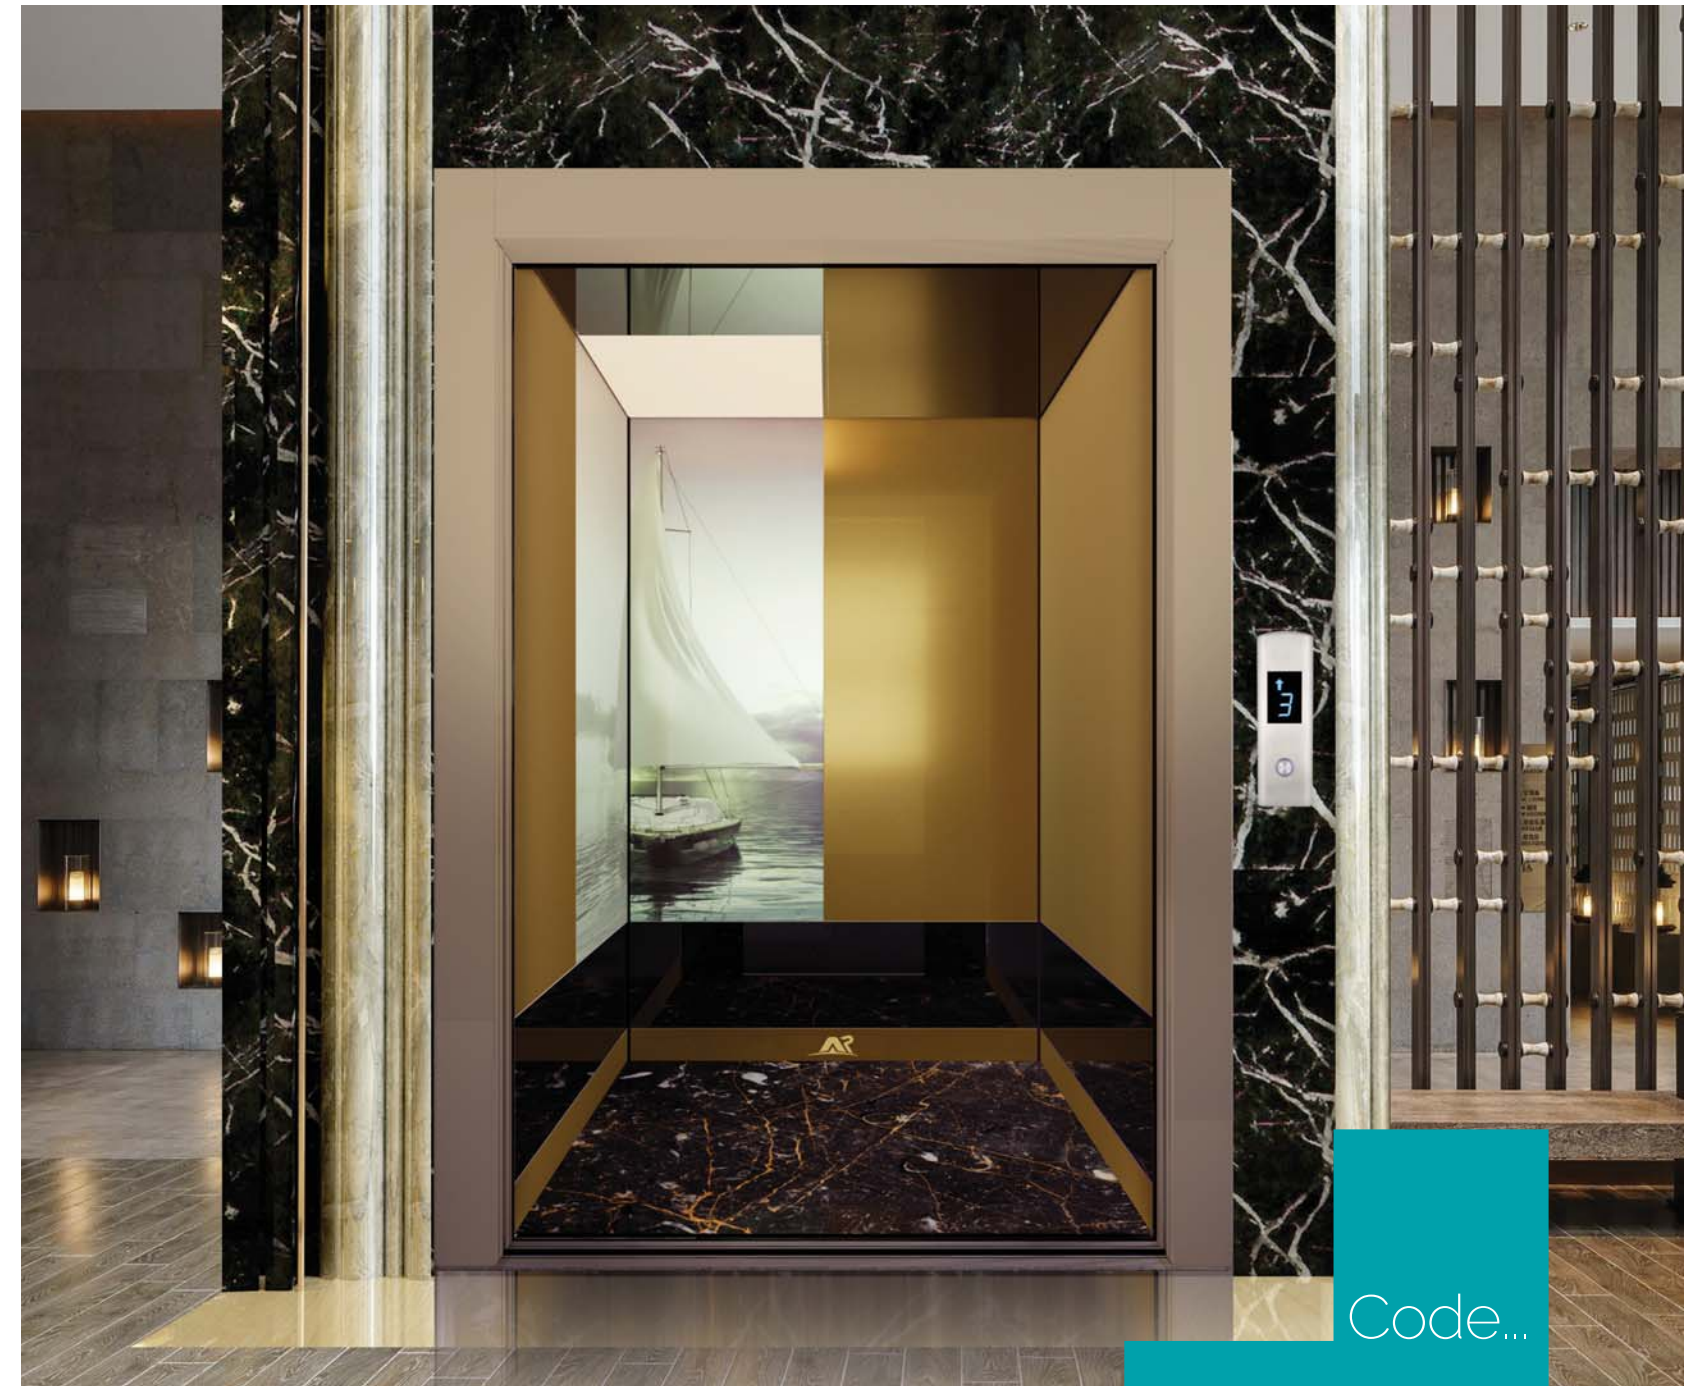

ARSH PEYMA S o u d - E I r a n i a n