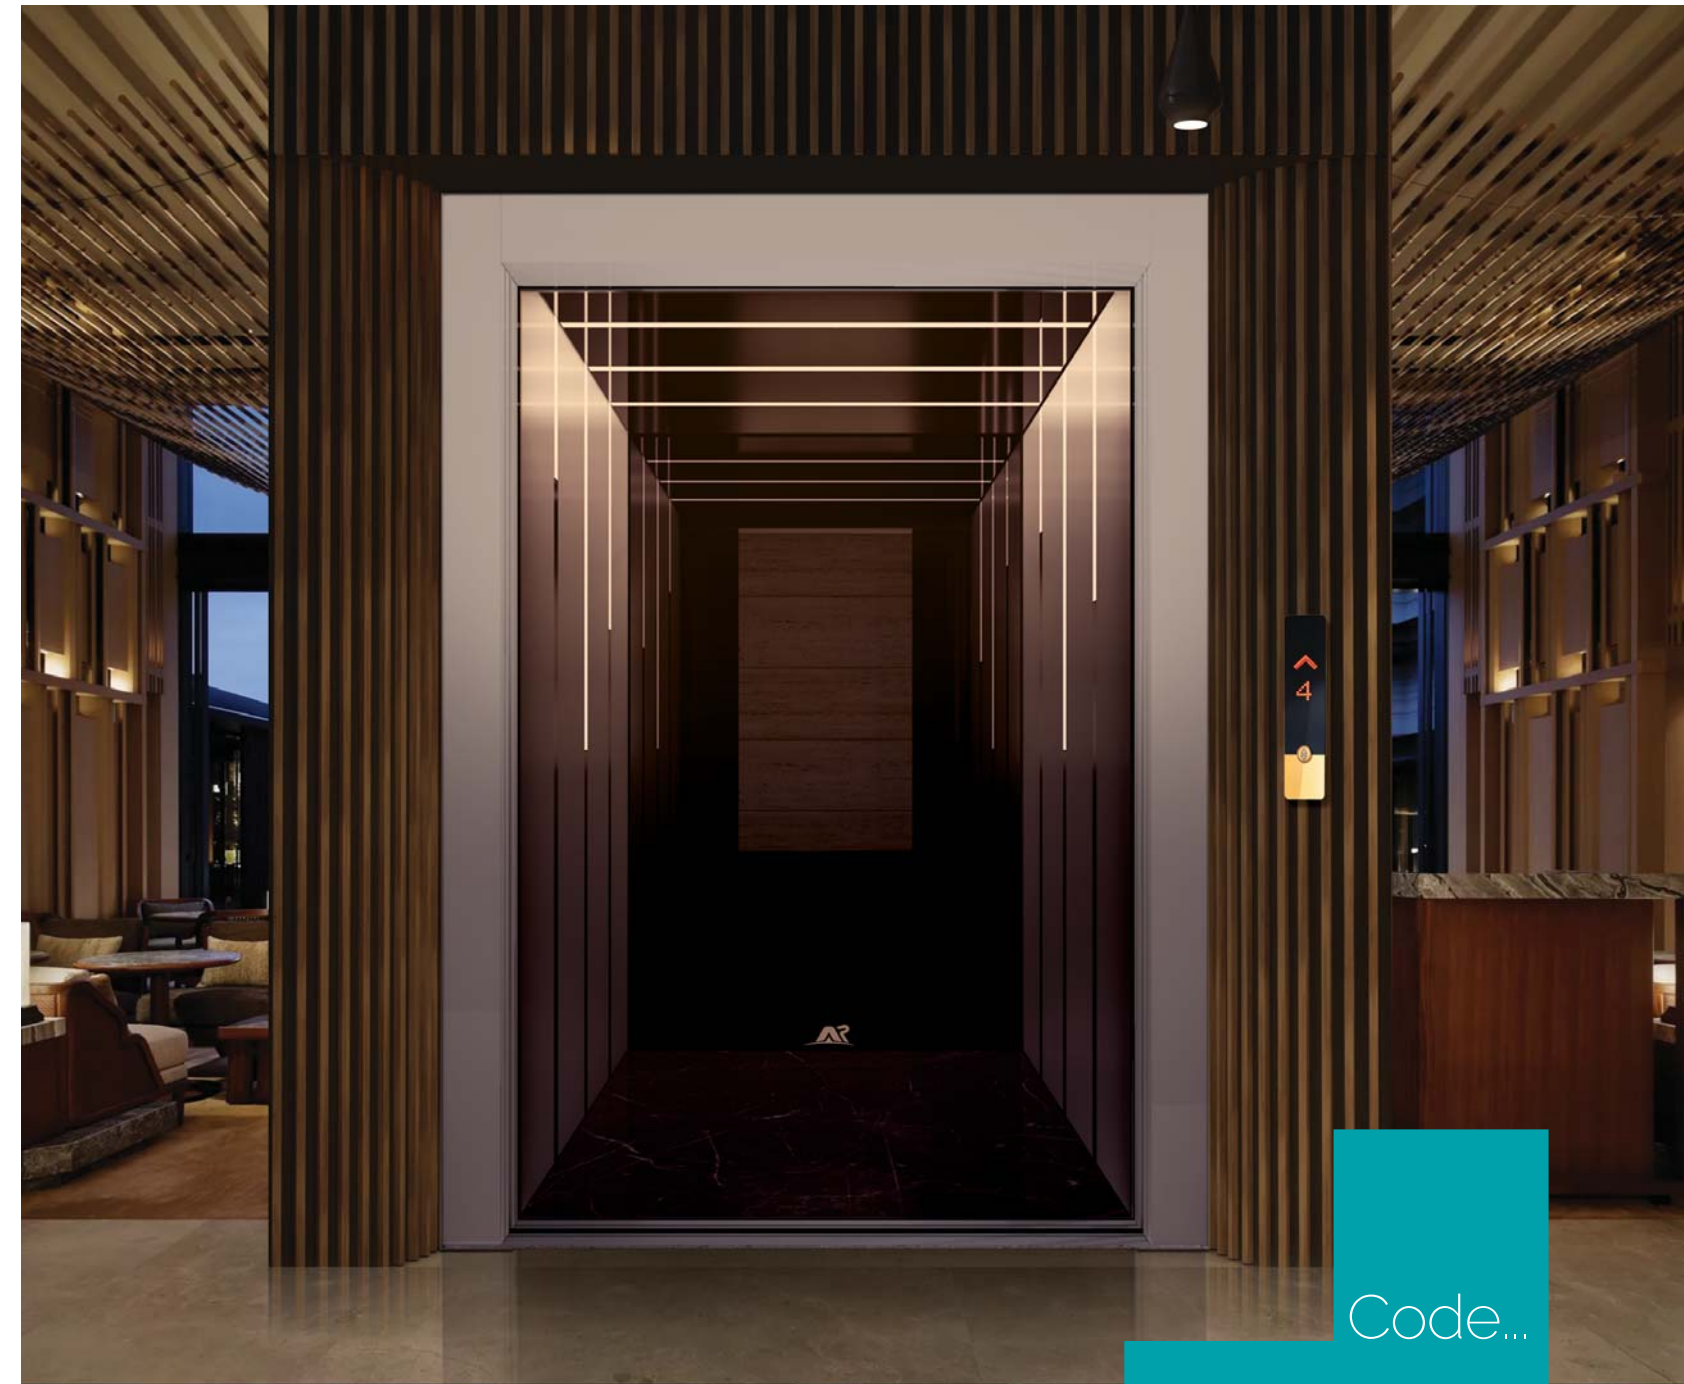

Code...

AP-111

Design that blends user preferences with cutting-edge sensitivity

- Copper
- Silver
- Golden
- Smoked

ELEVATOR CABIN DESIGN

ARSH PEYMA Company is the most well equipped elevator cabins in Iran with the capability of producing cabins in various colors and tones with different materials, a part of them described below.