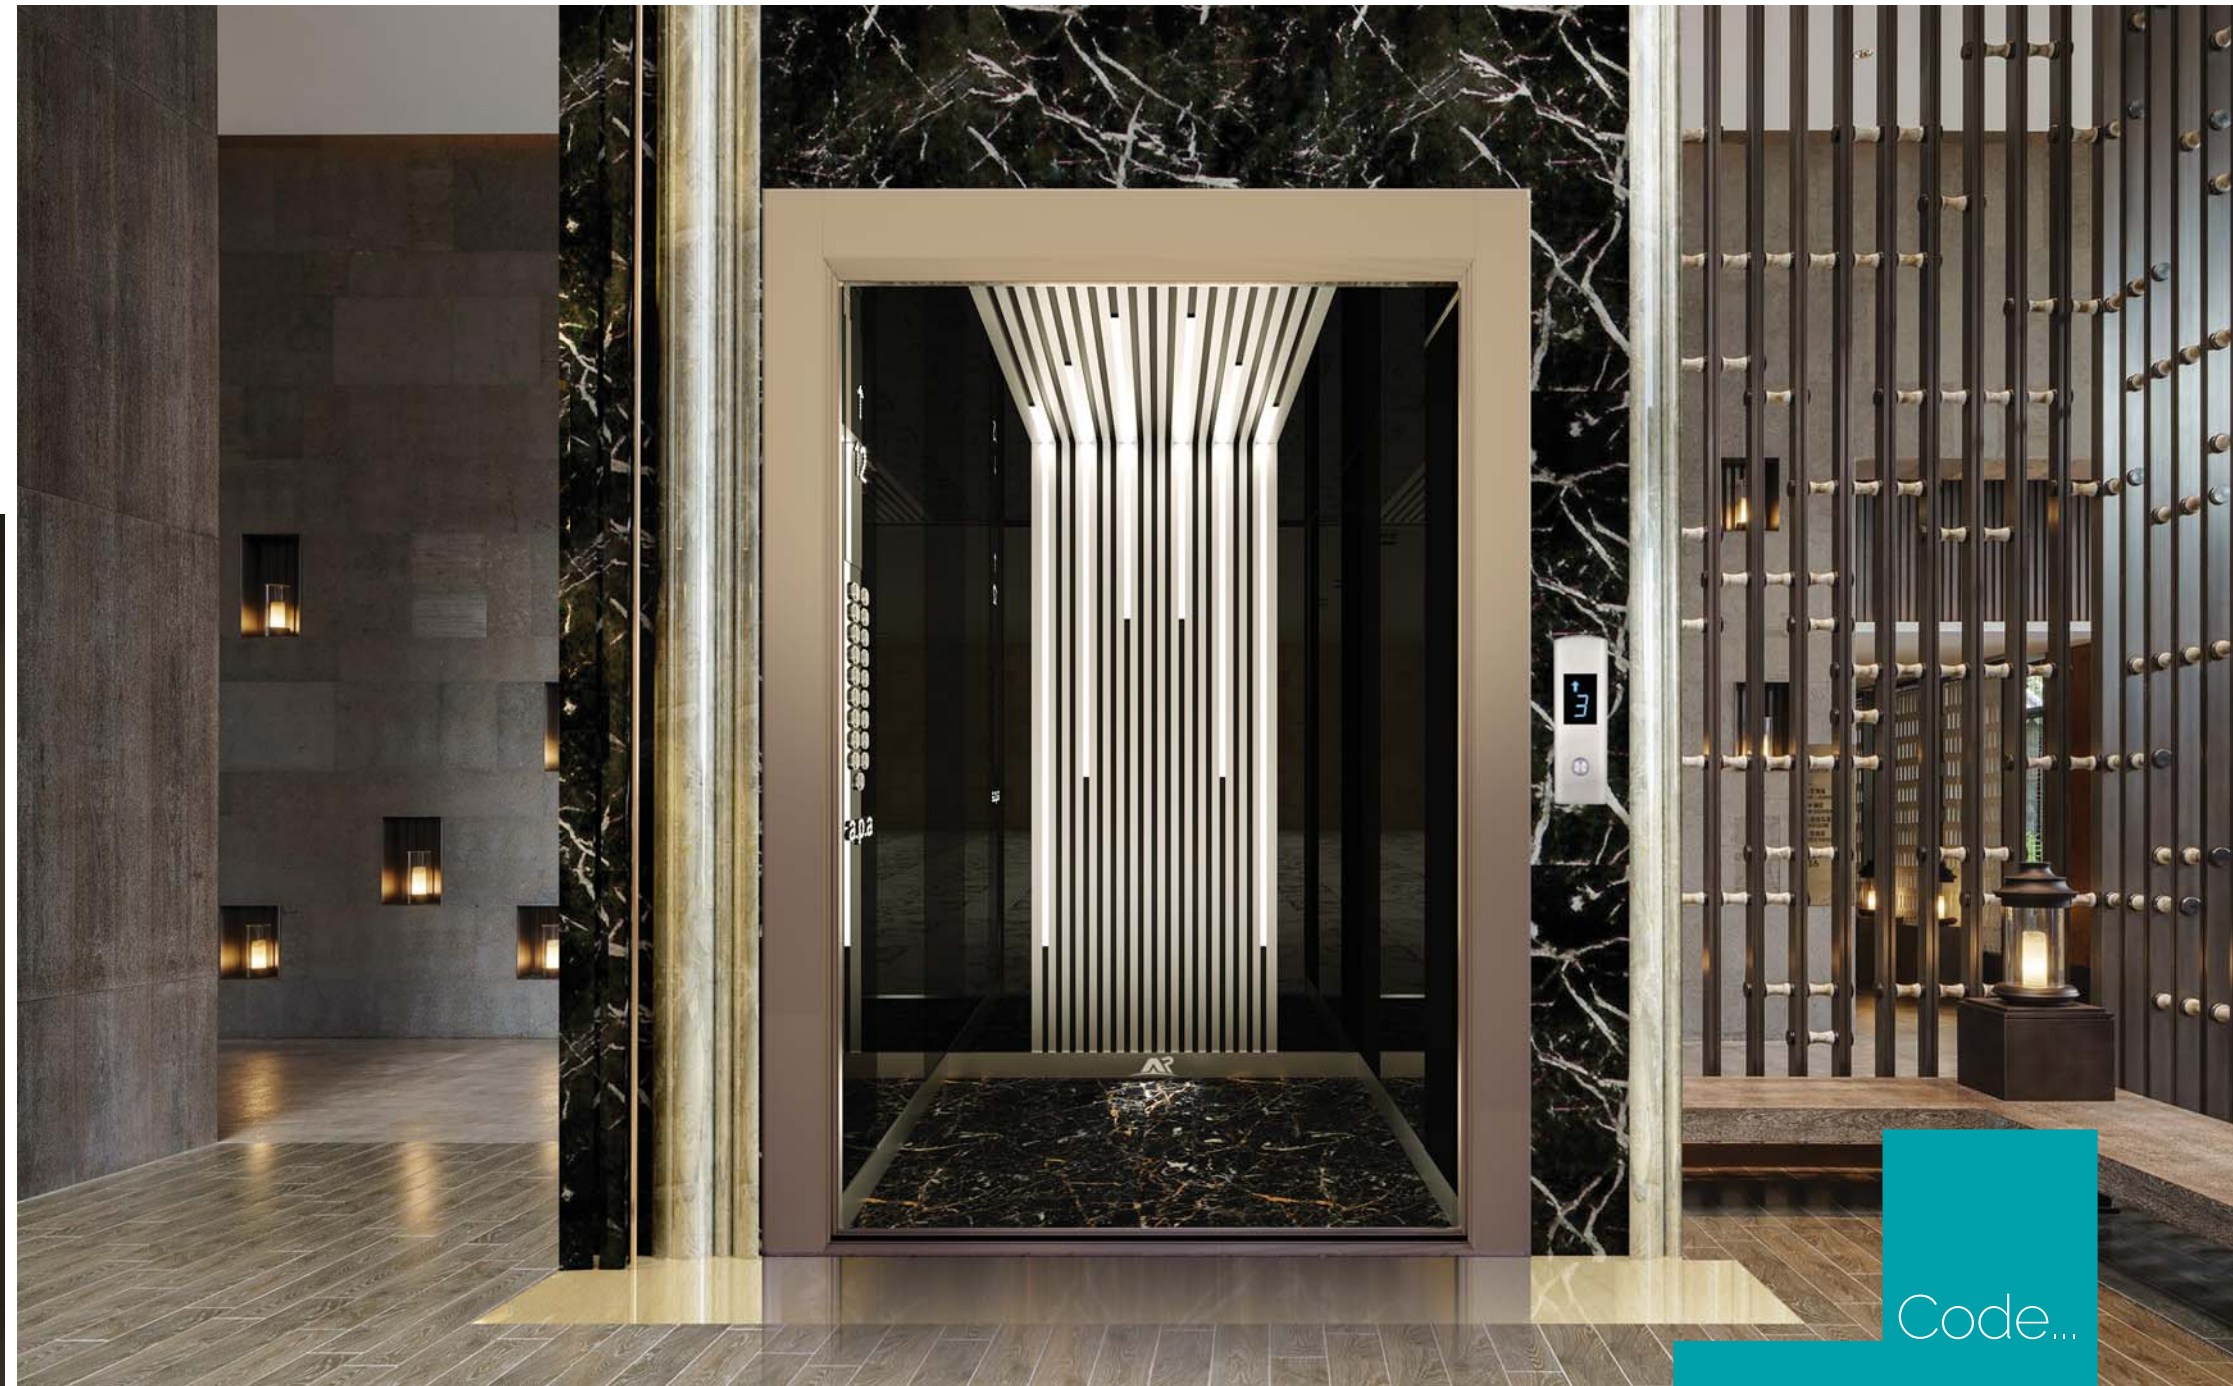

ARSH PEYMA S o u d - E I r a n i a n

Design that blends user preferences with cutting-edge sensitivity

Code...

AP-120

 Copper  Silver  Golden  Smoked

ELEVATOR CABIN DESIGN

ARSH PEYMA Company is the most well equipped elevator cabins in Iran with the capability of producing cabins in various colors and tones with different materials, a part of them described below.