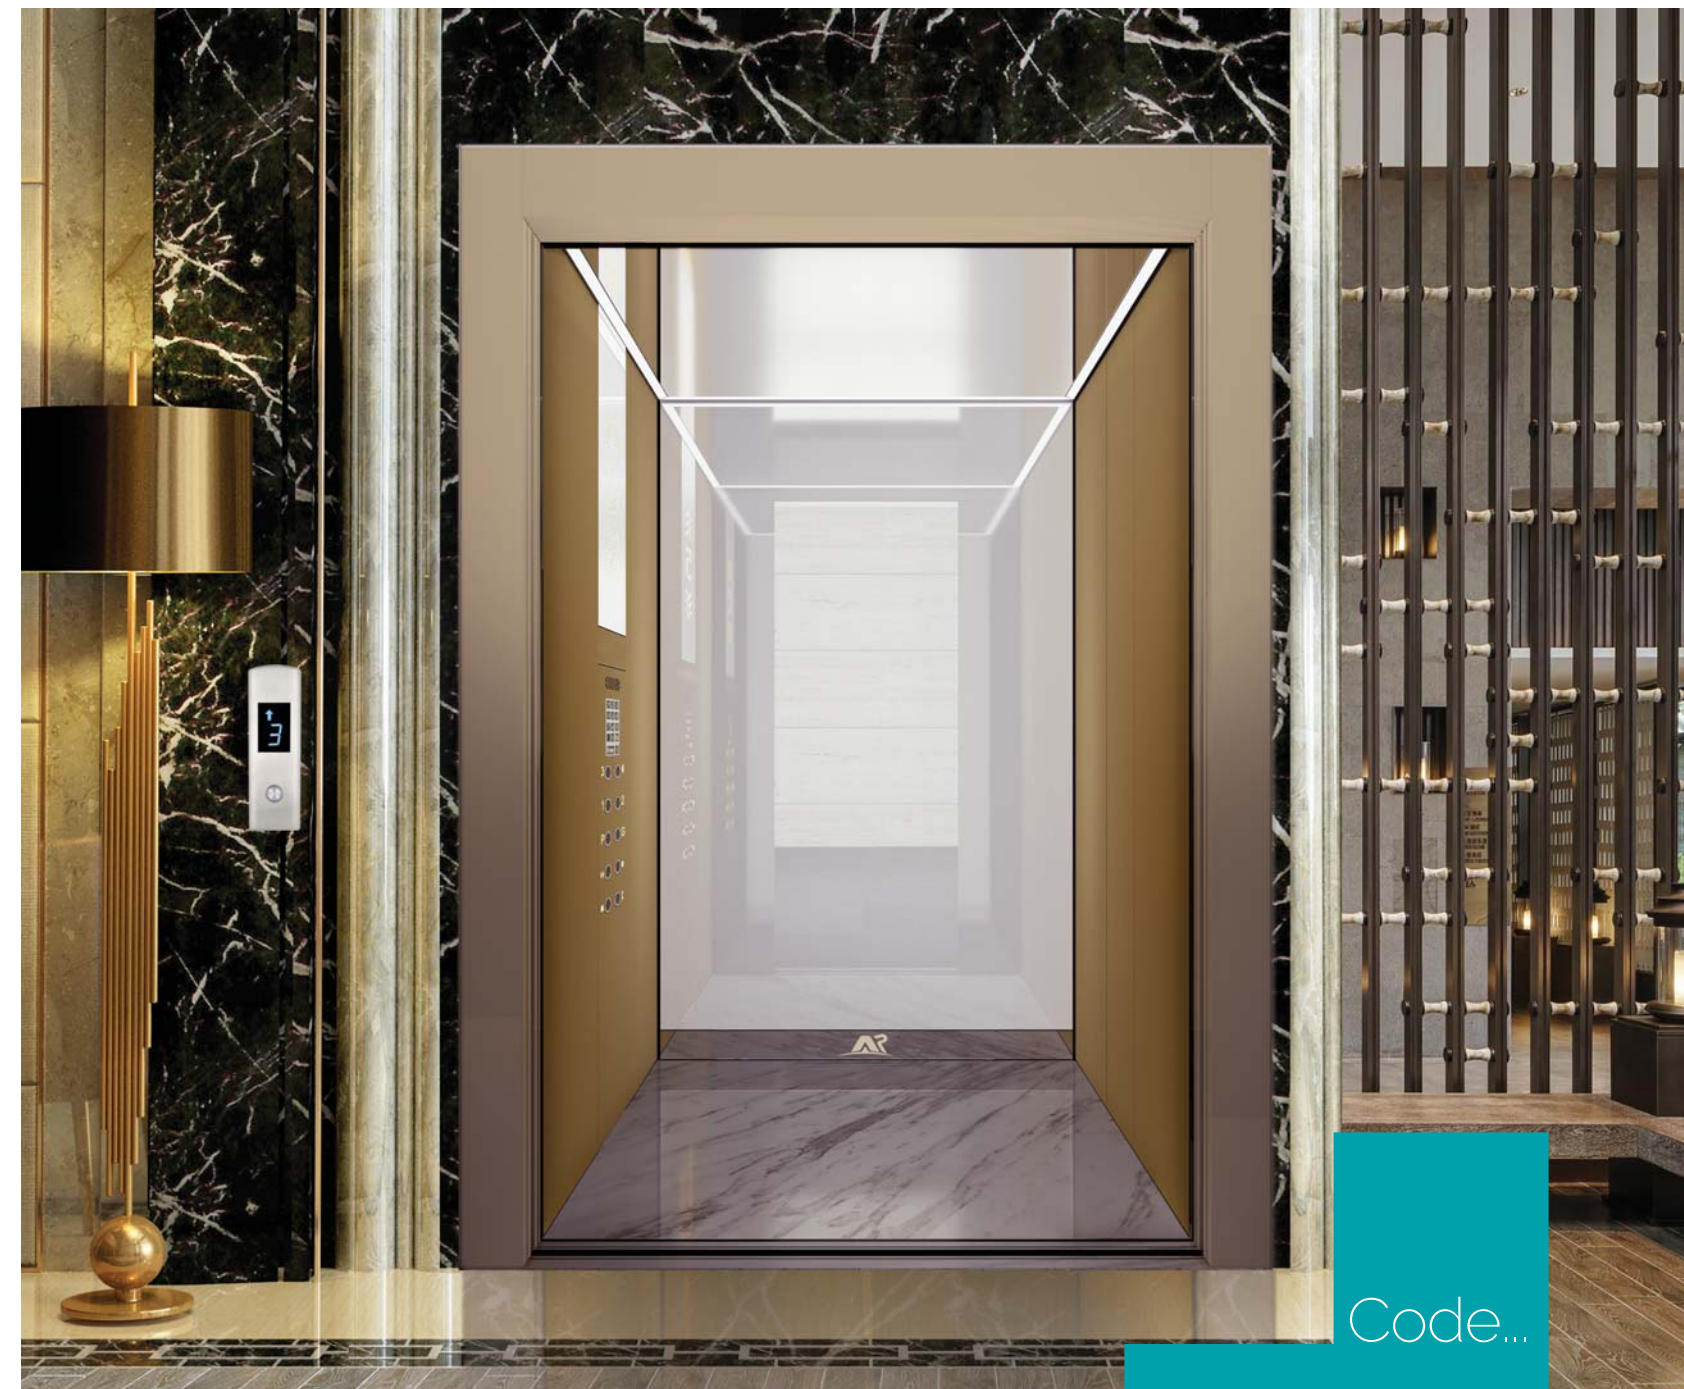

Design that blends user preferences with cutting-edge sensitivity

Code...

AP-131

ELEVATOR CABIN DESIGN

ARSH PEYMA Company is the most well equipped elevator cabins in Iran with the capability of producing cabins in various colors and tones with different materials, a part of them described below.