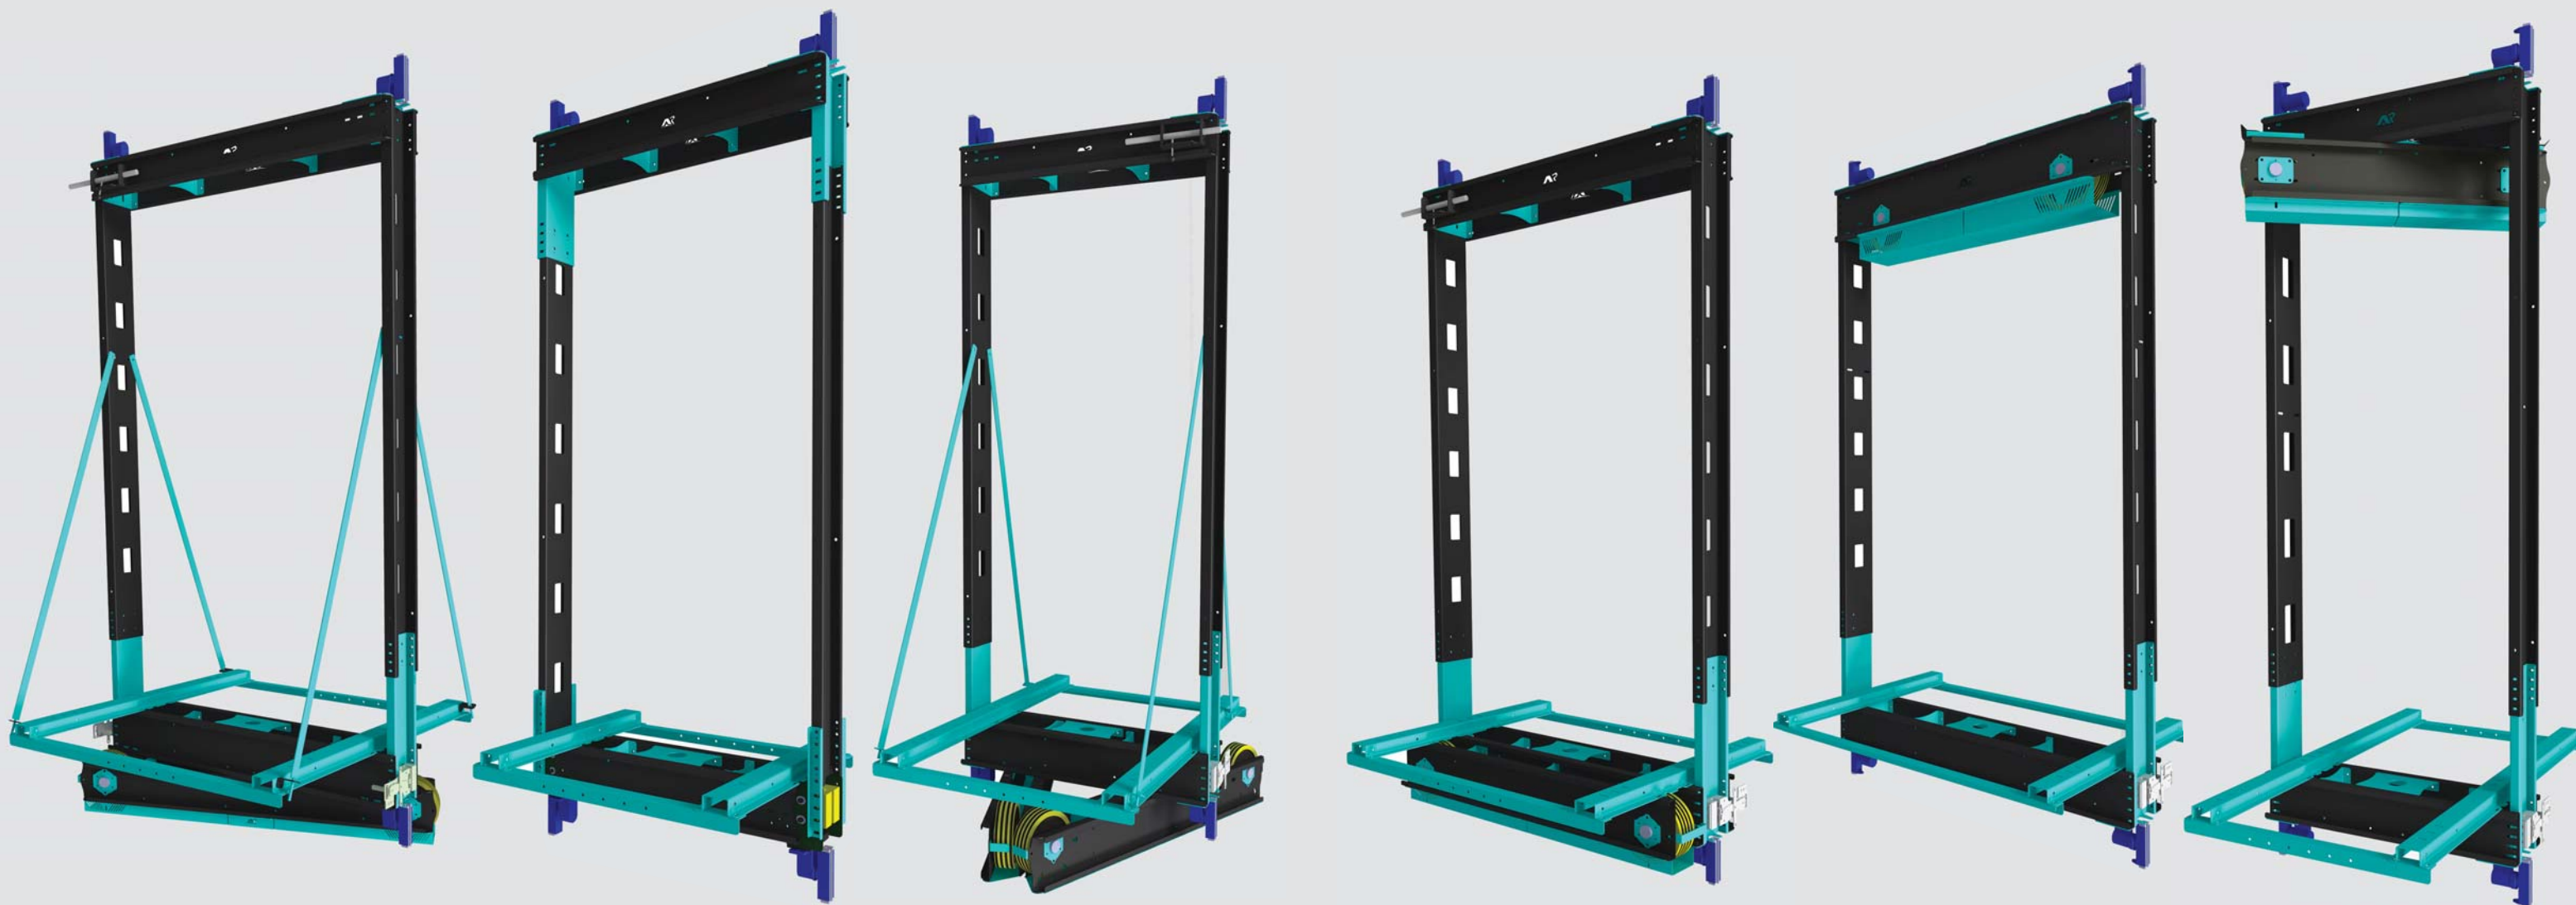

CAR FRAME یوک