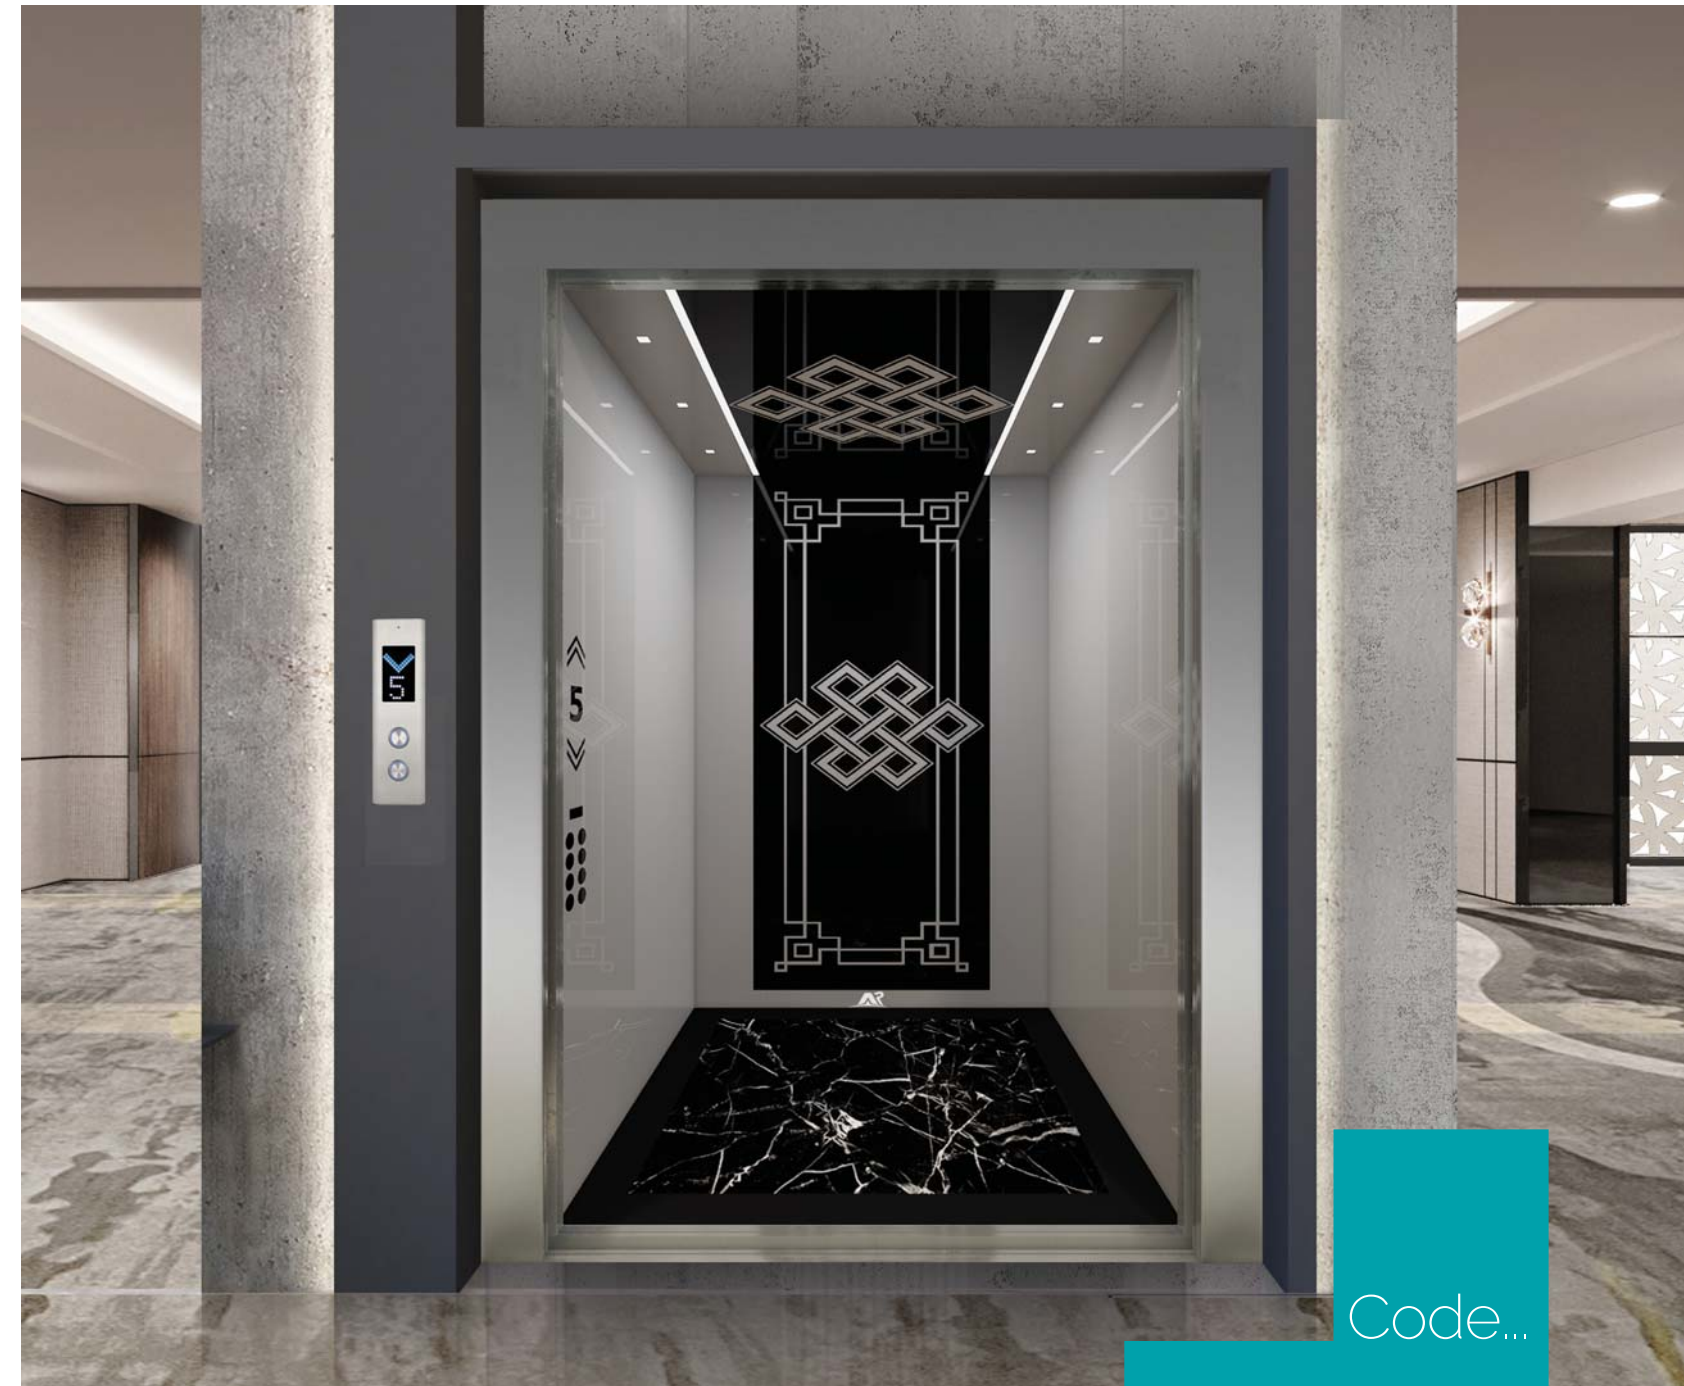

ARSH PEYMA S o u d - E I r a n i a n