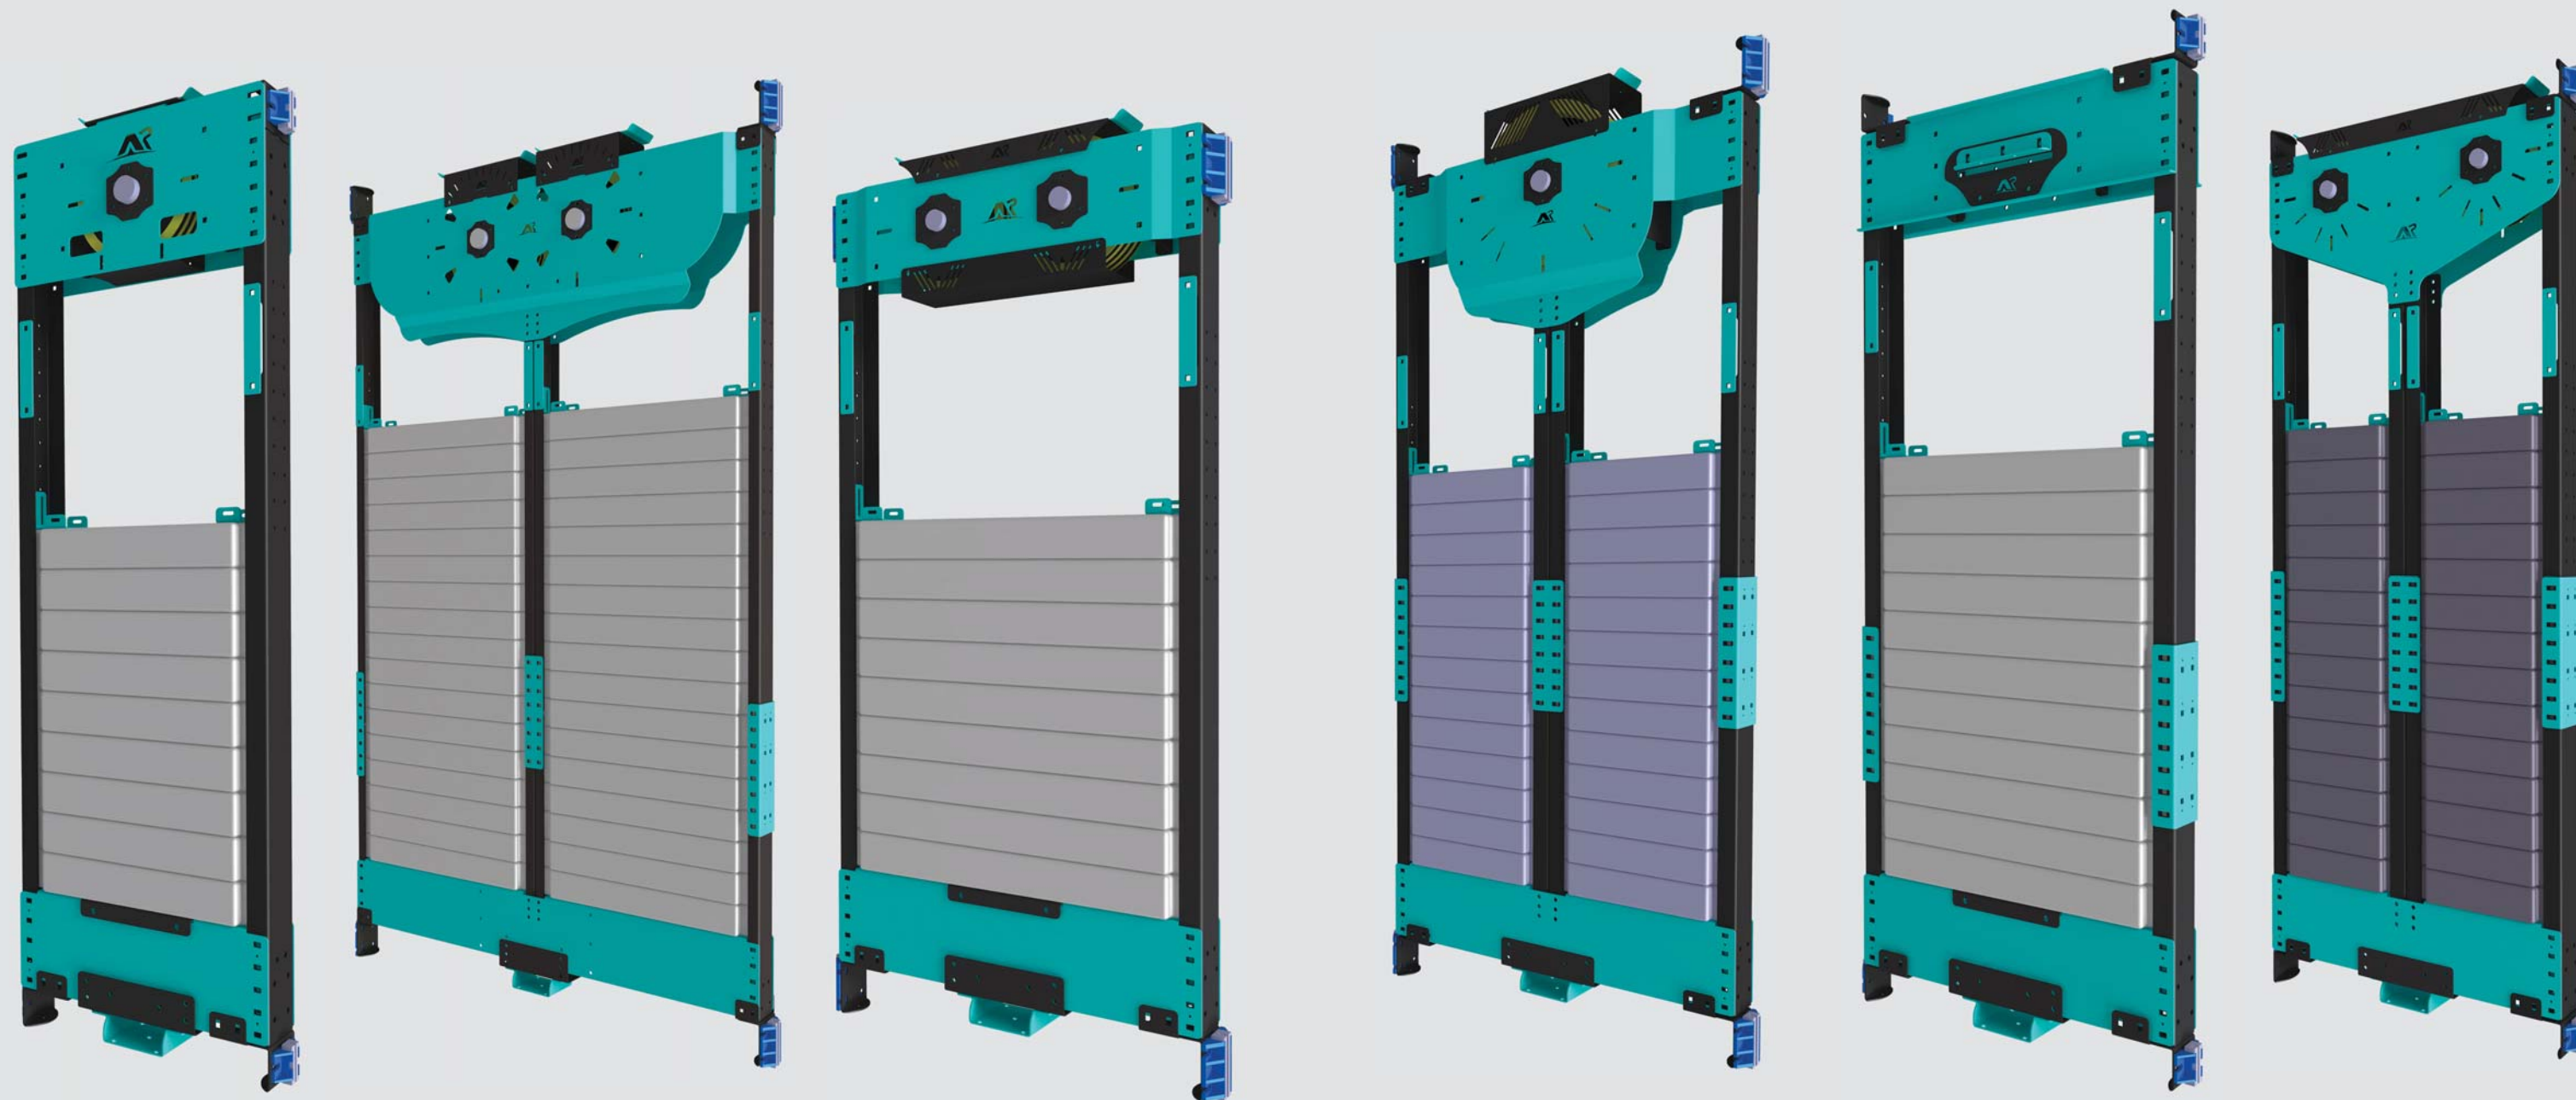

COUNTER-WEIGHT FRAME کادر وزنه