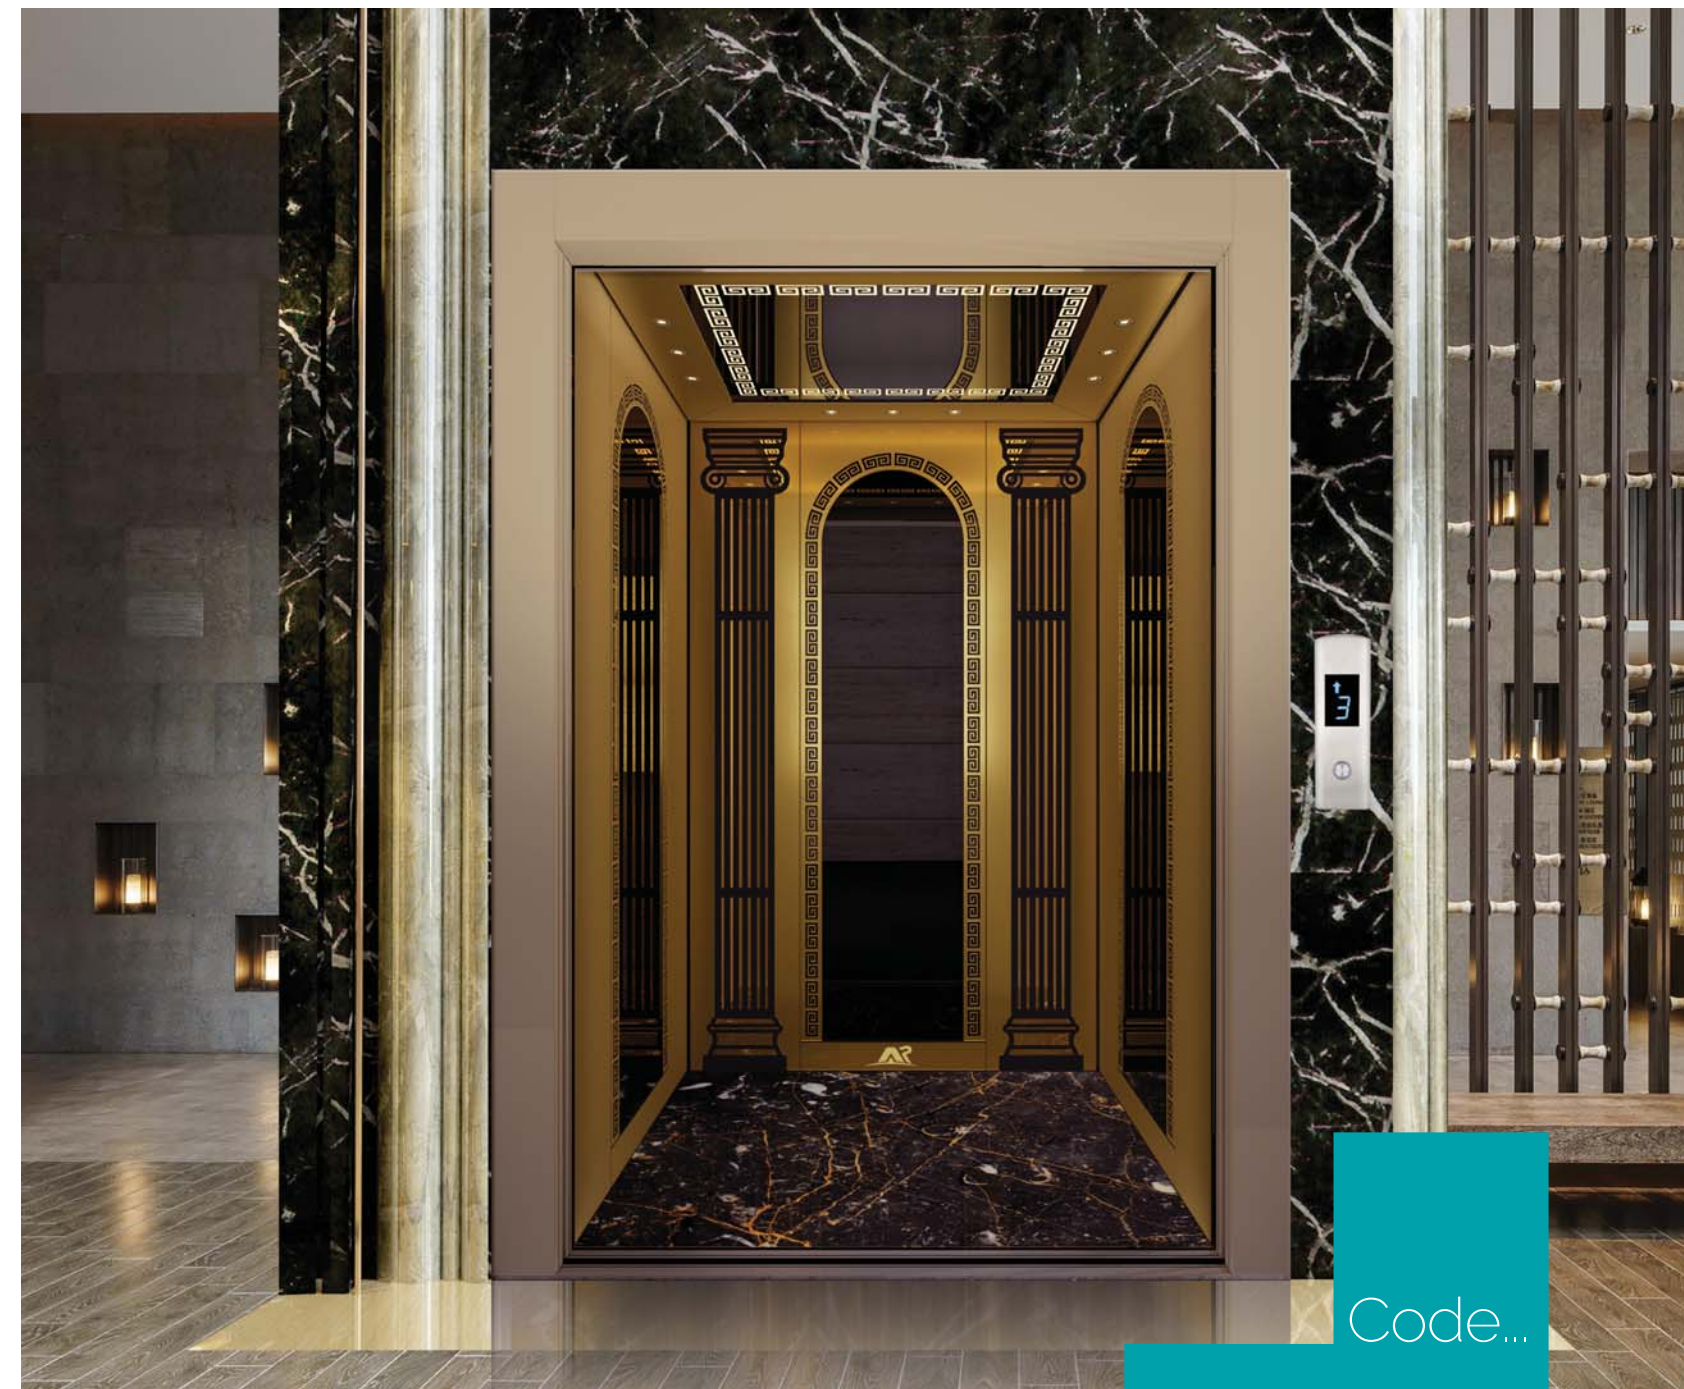

Design that blends user preferences with cutting-edge sensitivity

Code...

AP-101

ELEVATOR CABIN DESIGN

ARSH PEYMA Company is the most well equipped elevator cabins in Iran with the capability of producing cabins in various colors and tones with different materials, a part of them described below.