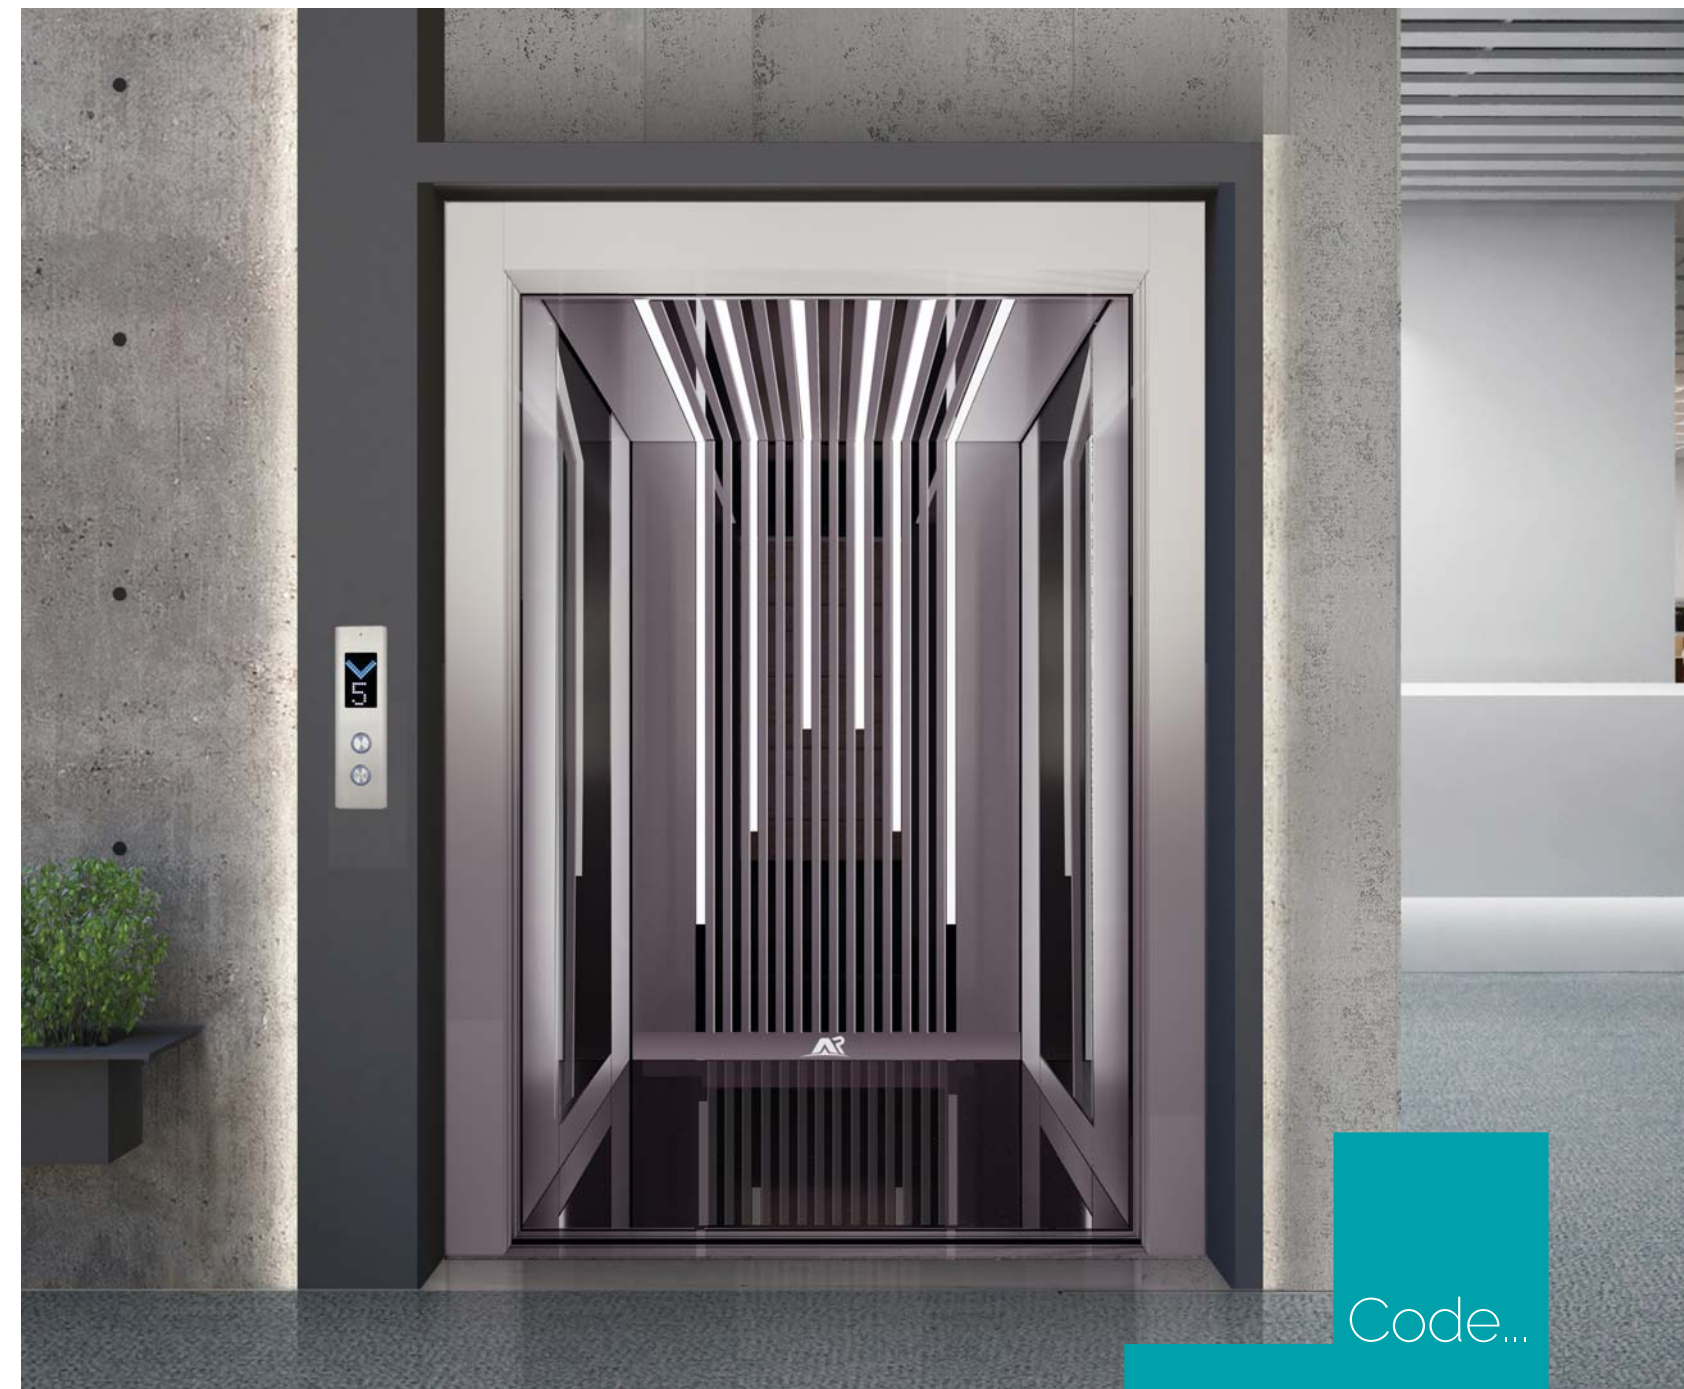

Design that blends user preferences with cutting-edge sensitivity

Code...

AP-104

ELEVATOR CABIN DESIGN

ARSH PEYMA Company is the most well equipped elevator cabins in Iran with the capability of producing cabins in various colors and tones with different materials, a part of them described below.