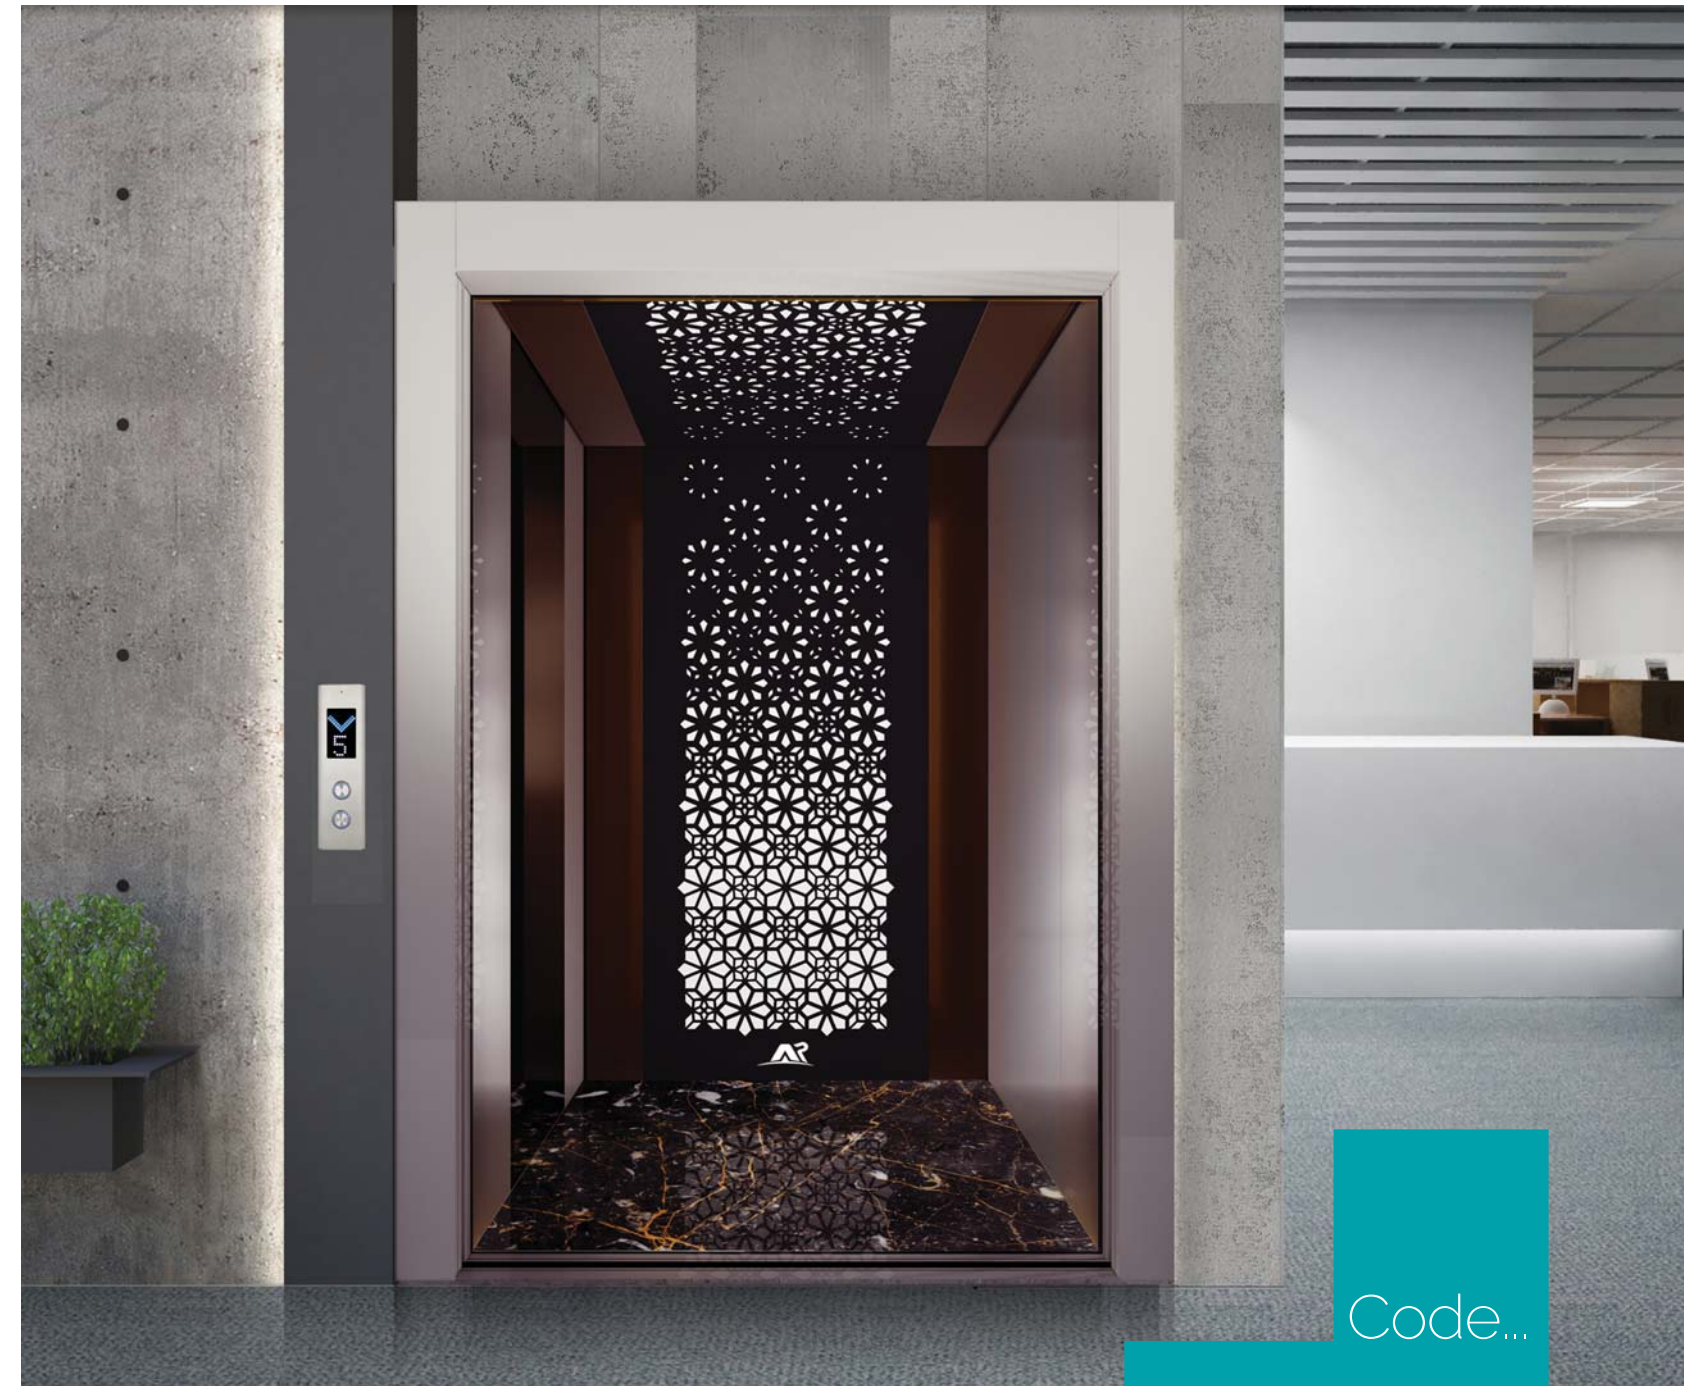

ARSH PEYMA S o u d - E I r a n i a n