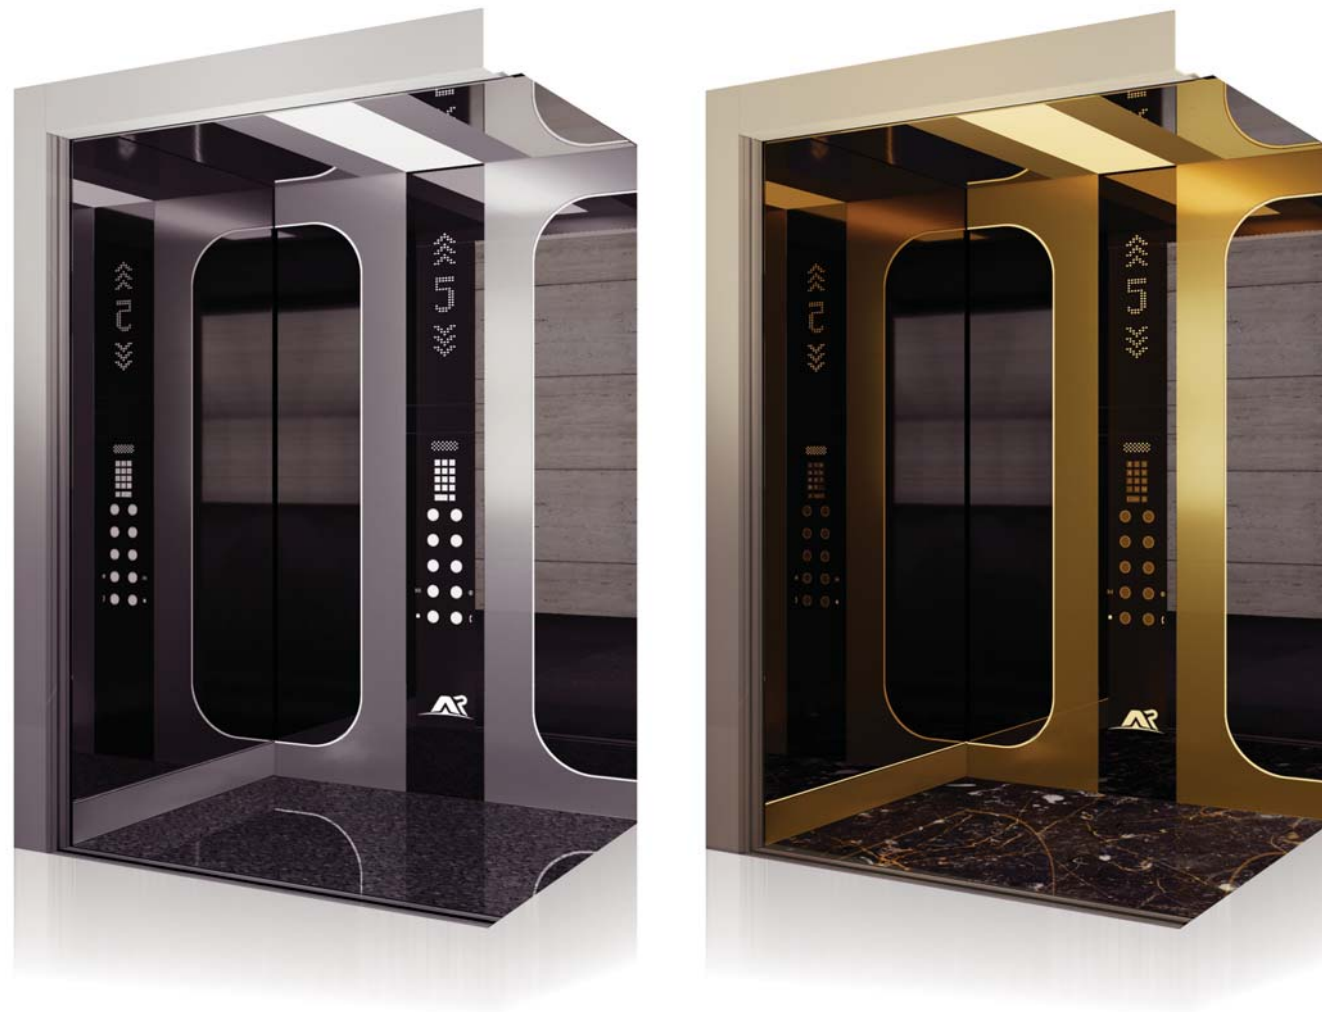

Code...

AP-128

Design that blends user preferences with cutting-edge sensitivity

ELEVATOR CABIN DESIGN

ARSH PEYMA Company is the most well equipped elevator cabins in Iran with the capability of producing cabins in various colors and tones with different materials, a part of them described below.