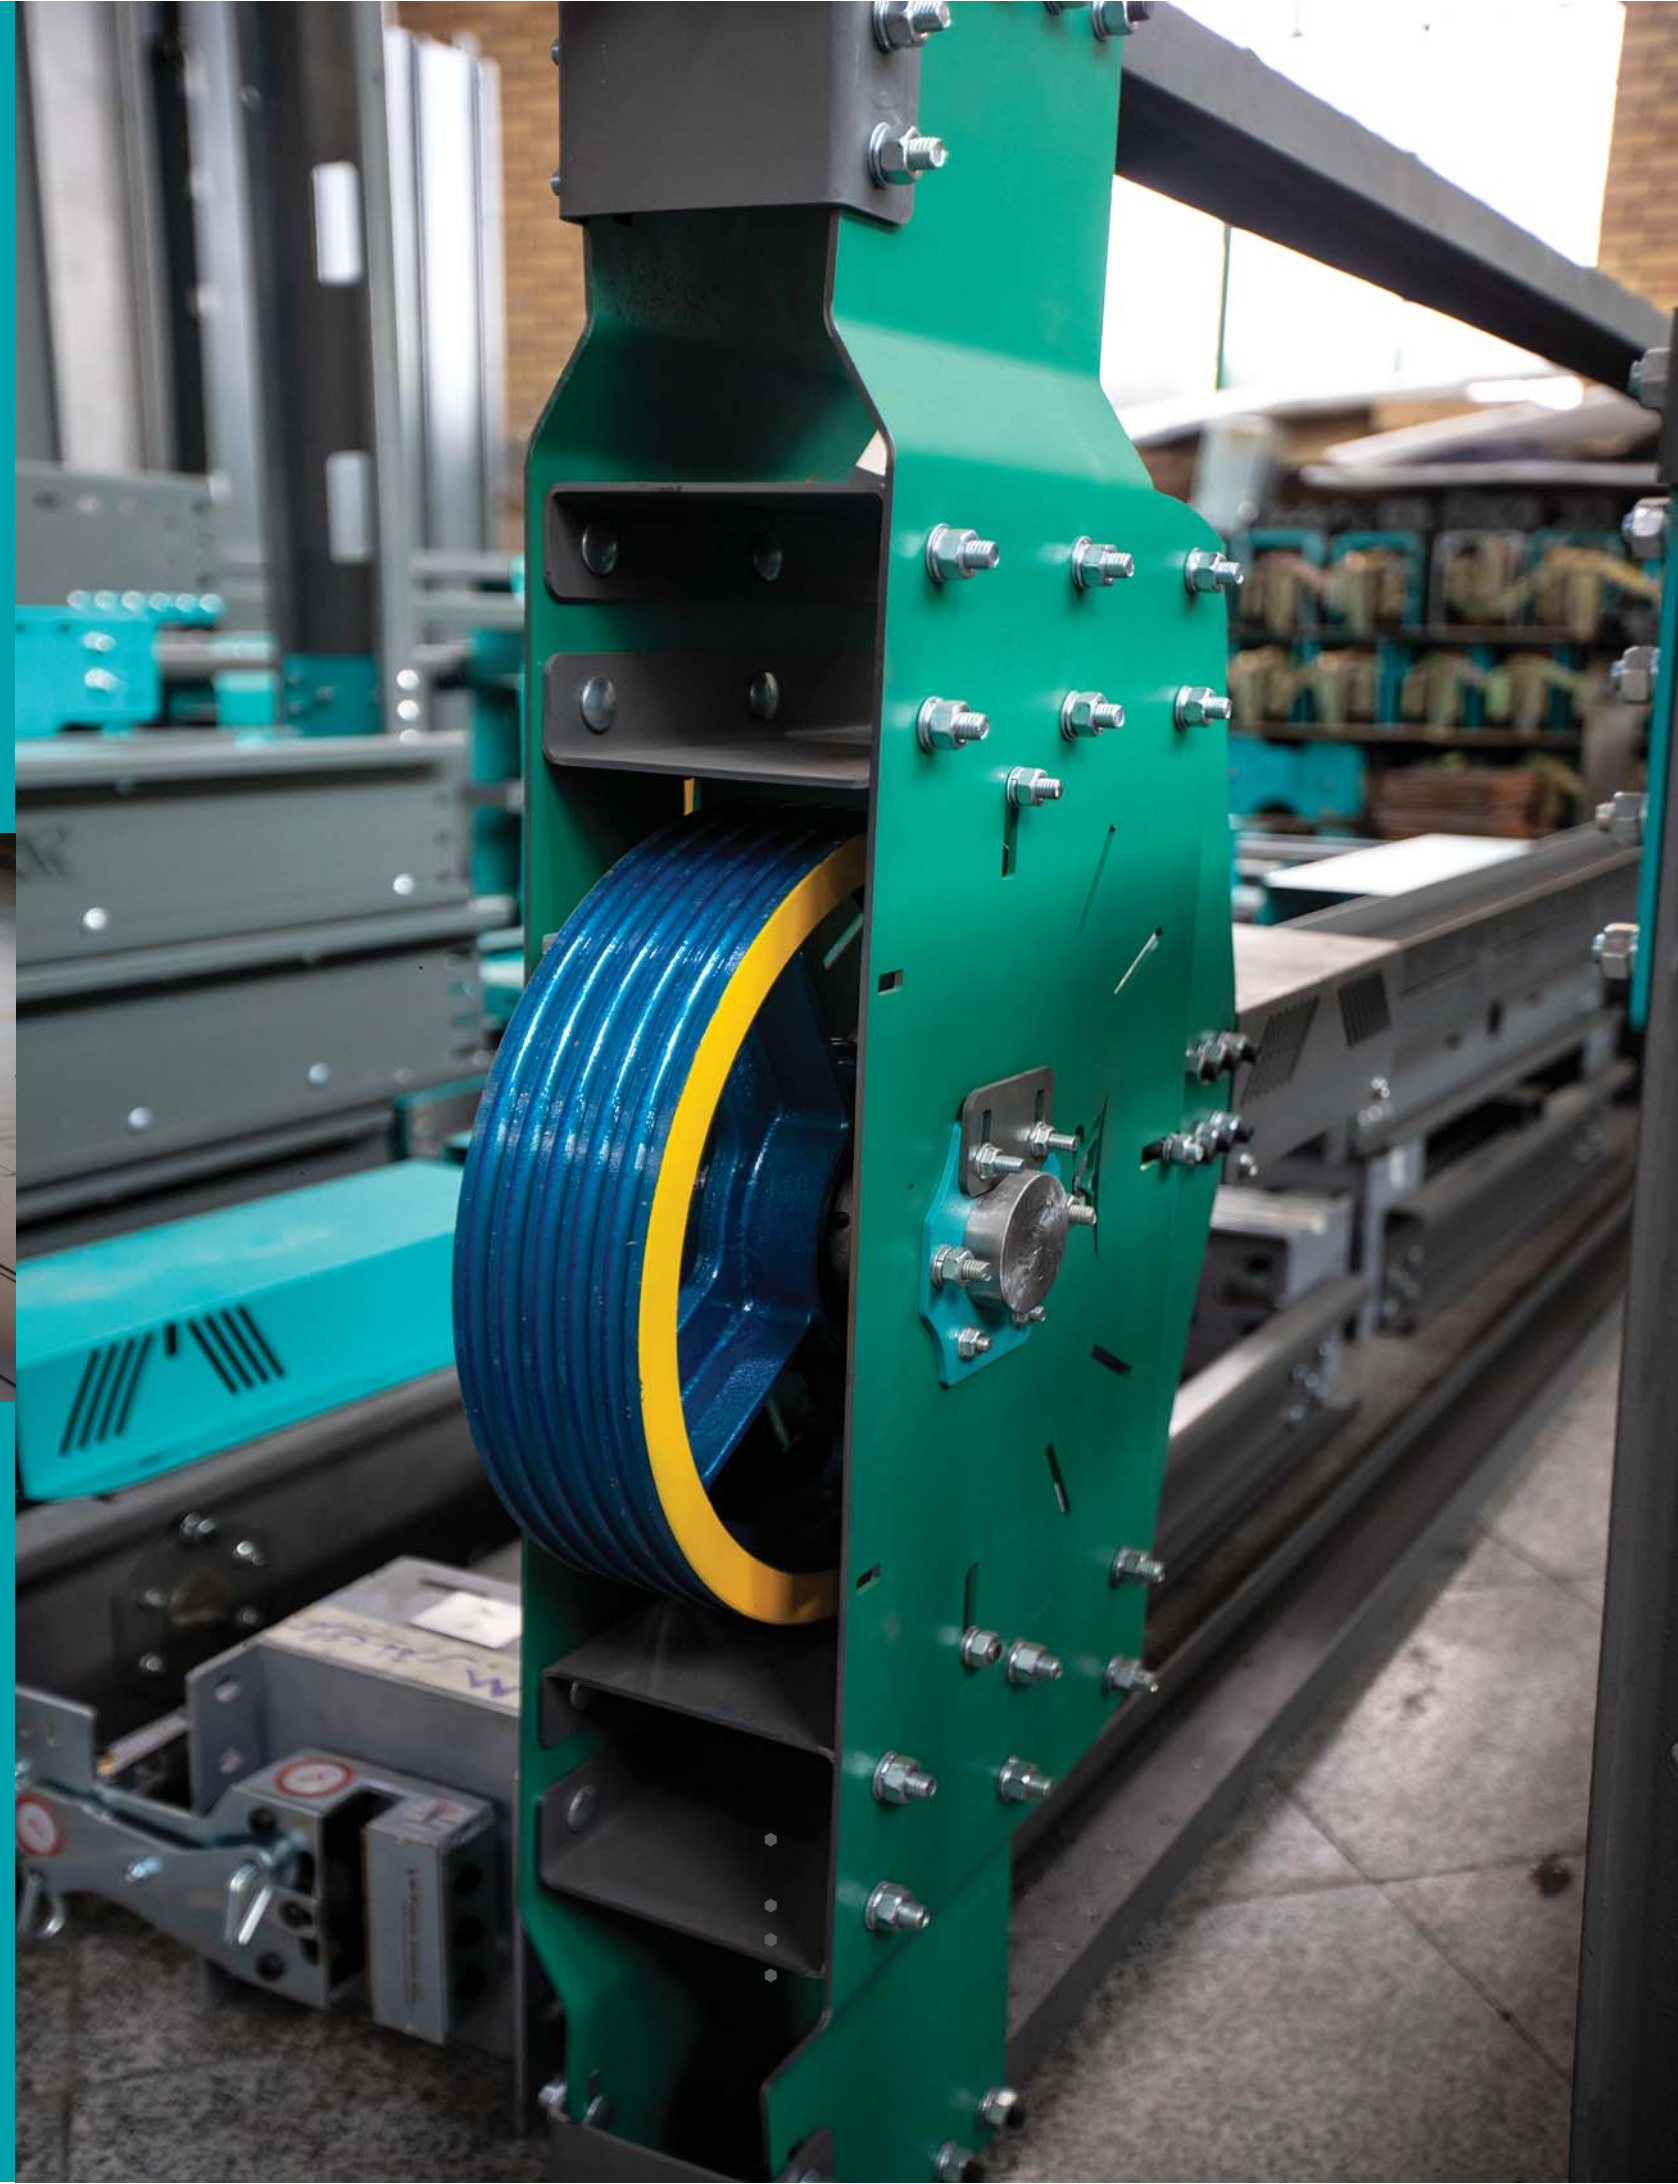

TECHNICAL AND فنی و مہندسی ENGINEERING