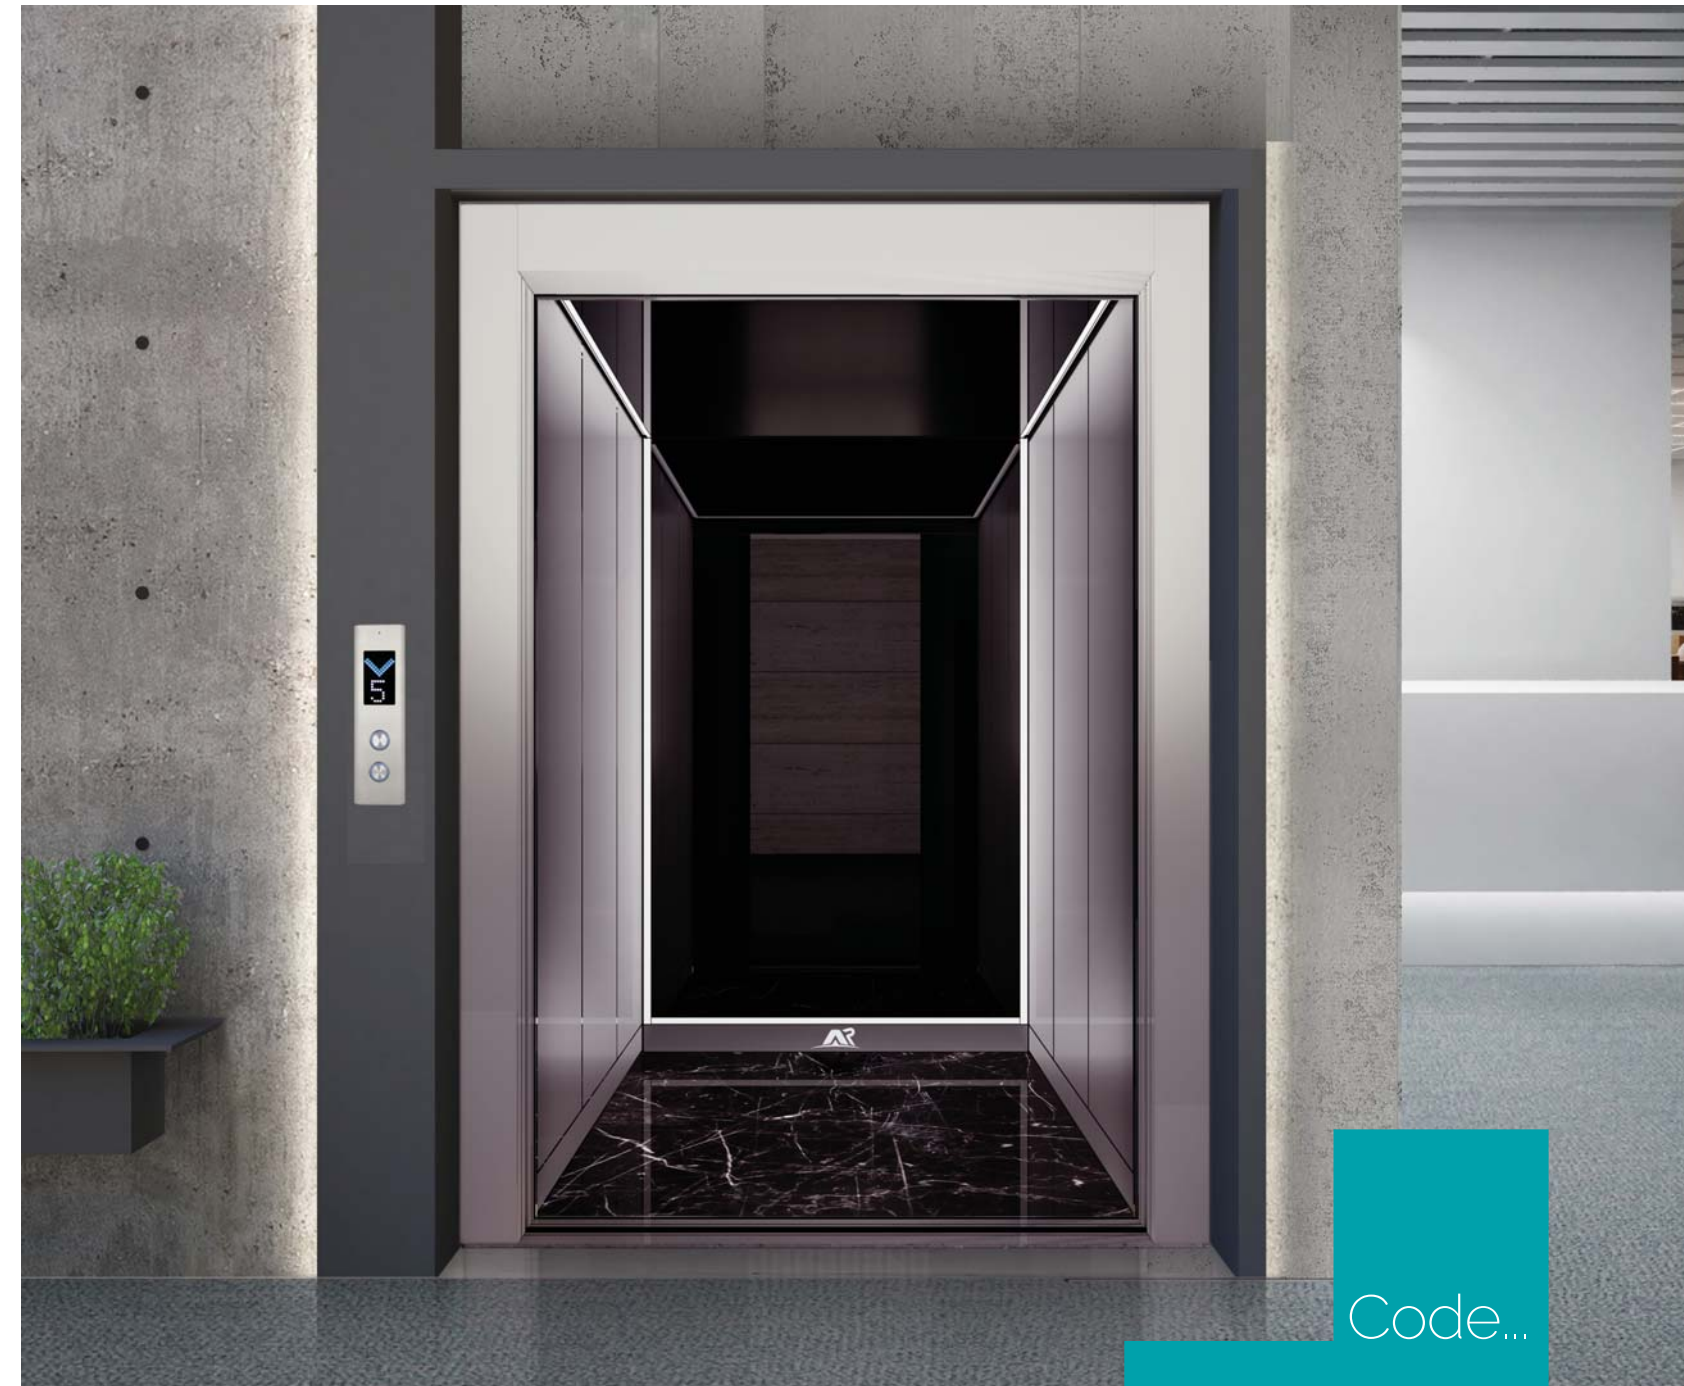

ARSH PEYMA S o u d - E I r a n i a n