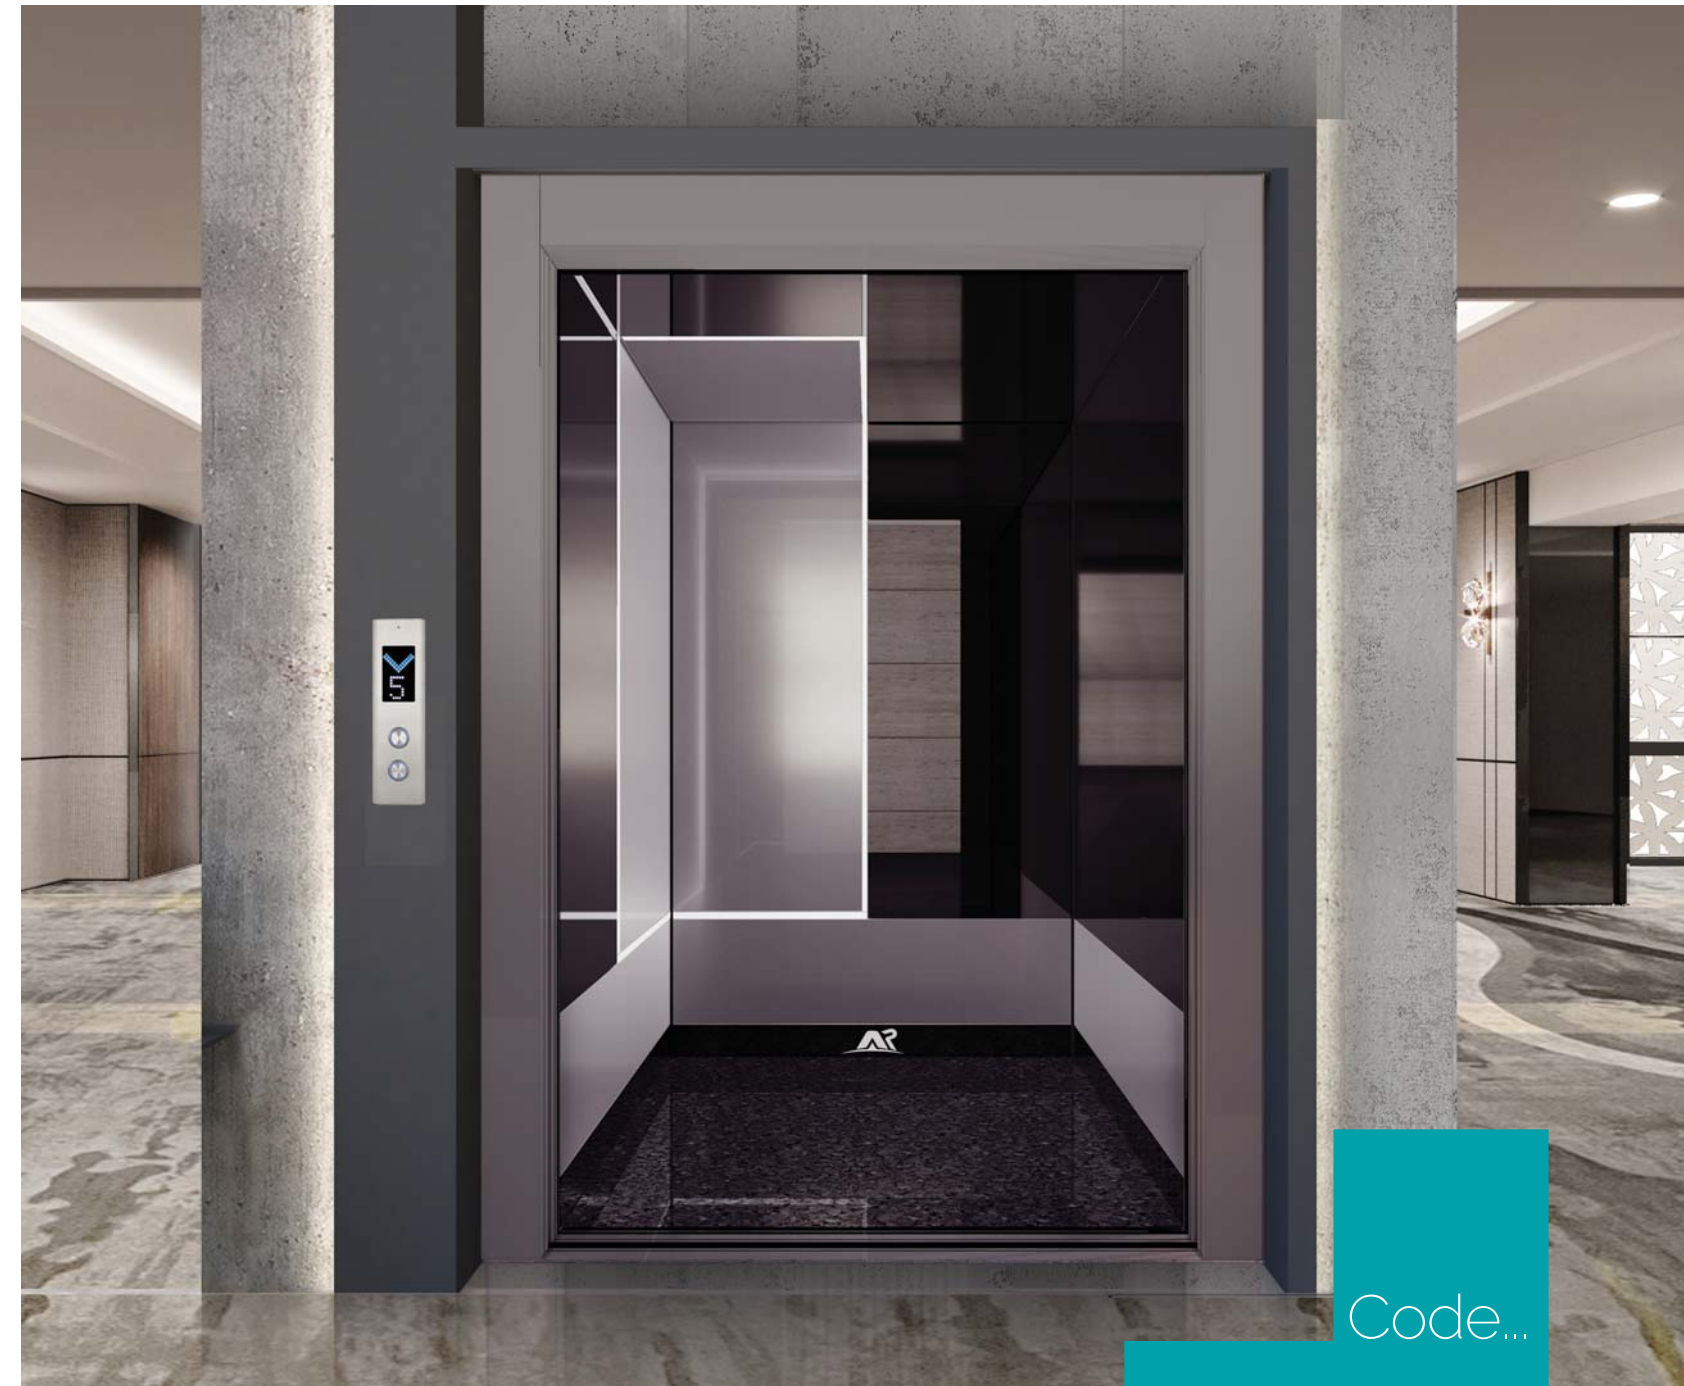

Code...

AP-103

Design that blends user preferences with cutting-edge sensitivity

- Copper
- Silver
- Golden
- Smoked

ELEVATOR CABIN DESIGN

ARSH PEYMA Company is the most well equipped elevator cabins in Iran with the capability of producing cabins in various colors and tones with different materials, a part of them described below.